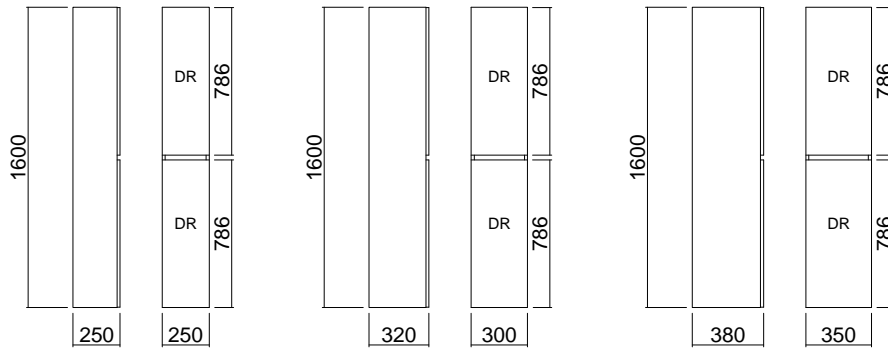

Nikau Tower

2 adjustable solid shelves  
Two Door Tower

2 adjustable solid shelves  
Classic Tower

4 Internal Glass Shelves

4 Internal Glass Shelves

4 Internal Glass Shelves

Pinnacle Tower