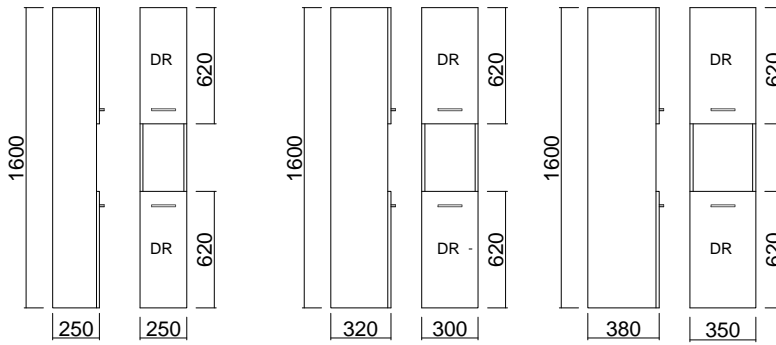

Nikau Tower

2 adjustable solid shelves  
Two Door Tower

2 adjustable solid shelves  
Classic Tower

4 Internal Glass Shelves

4 Internal Glass Shelves

4 Internal Glass Shelves

Pinnacle Tower