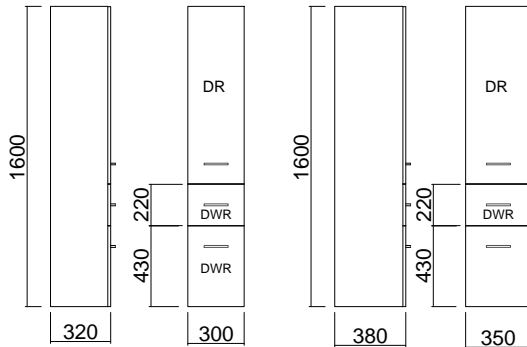

Nikau Tower

2 adjustable solid shelves  
Two Door Tower

2 adjustable solid shelves  
Classic Tower

4 Internal Glass Shelves

4 Internal Glass Shelves

4 Internal Glass Shelves

Pinnacle Tower