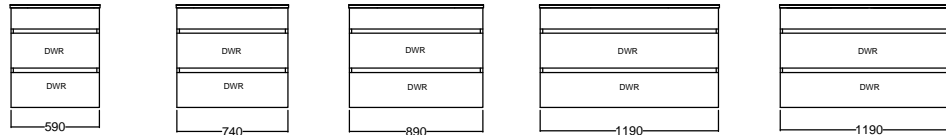

Single drawer