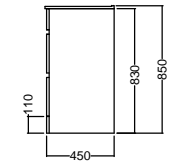

During manufacture of Vitreous China there is shrinkage that is difficult to control, therefore measurements will always be variable

Internal Basin Depth 135 mm
* 22mm on 1500mm Double bowl

Drawer Open

Double drawer Floor

Double drawer

Single drawer

Single Drawer
Drawer Open
Top Drawer of Double Drawer Wall
Top and Bottom drawer of Double Drawer Floor

Double drawer Wall - Bottom Drawer

All Dimensions Are Nominal