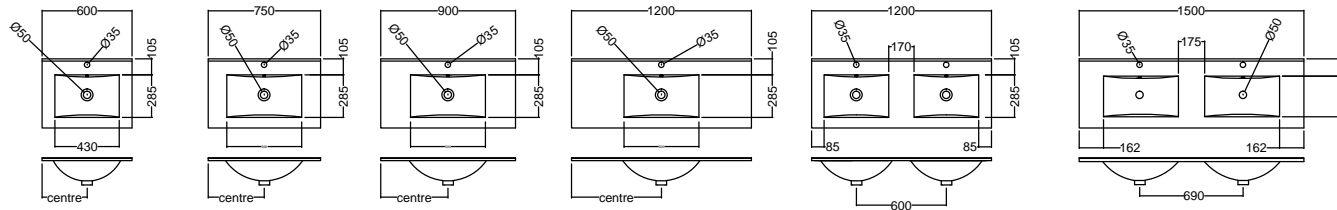

During manufacture of Vitreous China there is shrinkage that is difficult to control, therefore measurements will always be variable

Internal Basin Depth 135 mm
* 22mm on 1500mm Double bowl

Drawer Open

Double drawer Floor

Double drawer

Single drawer

Single Drawer
Drawer Open
Top Drawer of Double Drawer Wall
Top and Bottom drawer of Double Drawer Floor

Double drawer Wall - Bottom Drawer

All Dimensions Are Nominal