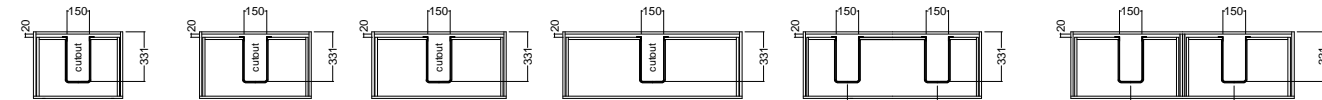

During manufacture of Vitreous China there is shrinkage that is difficult to control, therefore measurements will always be variable

Internal Basin Depth 135 mm
* 22mm on 1500mm Double bowl

Drawer Open

Double drawer Floor

Double drawer

Single drawer

Single Drawer
Drawer Open
Top Drawer of Double Drawer Wall
Top and Bottom drawer of Double Drawer Floor

Double drawer Wall - Bottom Drawer

All Dimensions Are Nominal