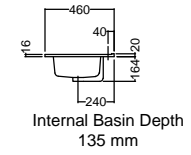

During manufacture of Vitreous China there is shrinkage that is difficult to control, therefore measurements will always be variable

Internal Basin Depth 135 mm
* 22mm on 1500mm Double bowl

Drawer Open

Double drawer Floor

Double drawer

Single drawer

Single Drawer
Drawer Open
Top Drawer of Double Drawer Wall
Top and Bottom drawer of Double Drawer Floor

Double drawer Wall - Bottom Drawer

All Dimensions Are Nominal