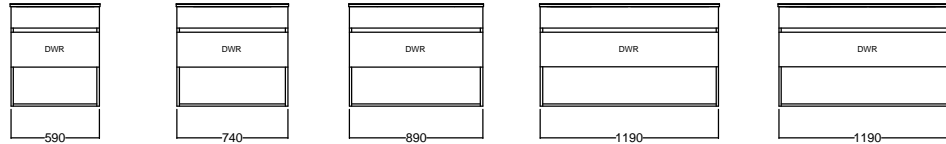

During manufacture of Vitreous China there is shrinkage that is difficult to control, therefore measurements will always be variable

Internal Basin Depth 135 mm
* 22mm on 1500mm Double bowl

Drawer Open

Double drawer Floor