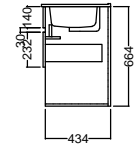

During manufacture of Vitreous China there is shrinkage that is difficult to control, therefore measurements will always be variable

Internal Basin Depth 135 mm
* 22mm on 1500mm Double bowl

Drawer Open

Double drawer Floor

Double drawer

Single drawer

Single Drawer
Drawer Open
Top Drawer of Double Drawer Wall
Top and Bottom drawer of Double Drawer Floor

Double drawer Wall - Bottom Drawer

All Dimensions Are Nominal