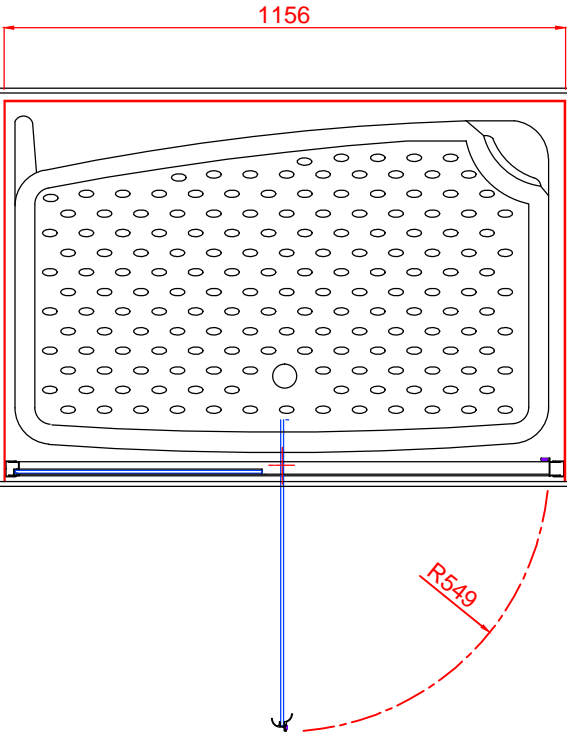

# DINA ( SCREEN 1505 MM TALL)

All Dimensions Are Nominal

Door & Return

Door Only