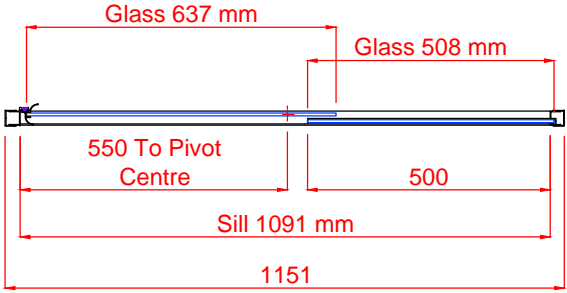

# DINA ( SCREEN 1505 MM TALL)

All Dimensions Are Nominal

Door & Return

Door Only