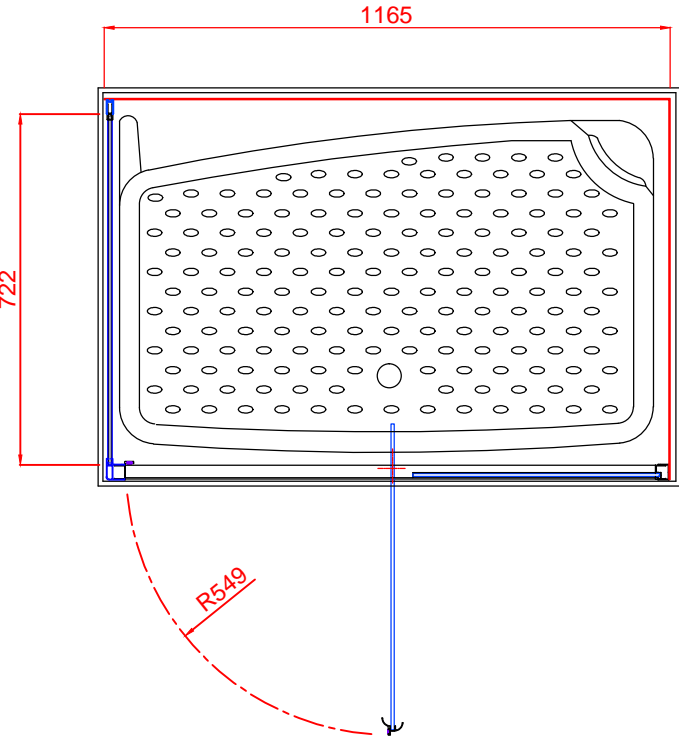

# DINA ( SCREEN 1505 MM TALL)

All Dimensions Are Nominal

Door & Return

Door Only