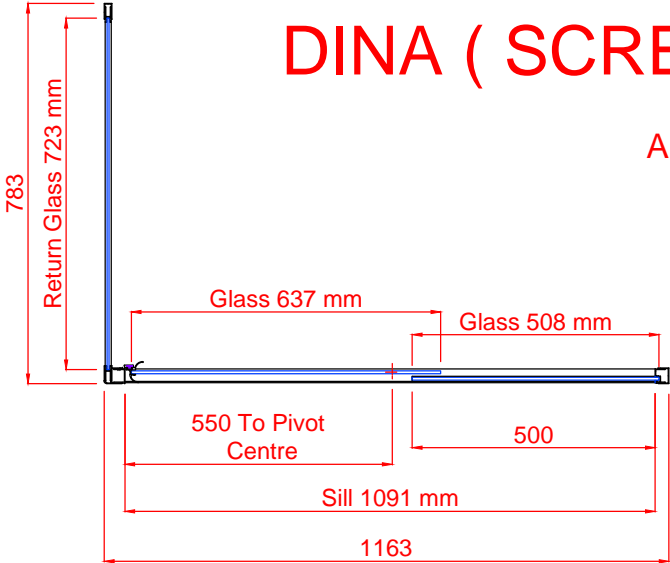

# DINA ( SCREEN 1505 MM TALL)

All Dimensions Are Nominal

Door & Return

Door Only