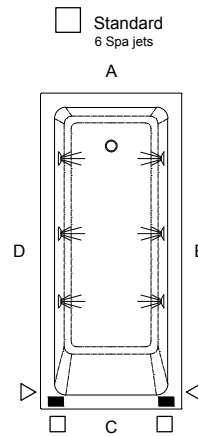

ONE Pump Position, and

ONE Control Panel Position

Pump Access Position

C

Control Panel Position

VARO 1525x740

Framed Bath Tiling under front edge

Upstand - Factory Fitted only - Positions indicated below

- A ABC
- AD ADC
- AB BC
- B DC
- D

VARO 1675x750

Framed Bath Tiling under front edge

Upstand - Factory Fitted only - Positions indicated below

- A ABC
- AD ADC
- AB BC
- B DC
- D

VARO 1800x800

Framed Bath Tiling under front edge

Upstand - Factory Fitted only - Positions indicated below

- A ABC
- AD ADC
- AB BC
- B DC
- D