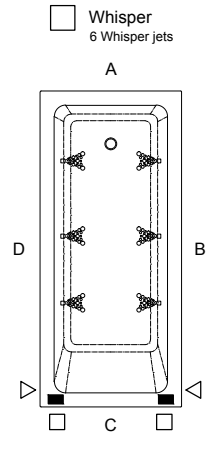

ONE Pump Position, and

ONE Control Panel Position

Pump Access Position

C

Control Panel Position

VARO 1525x740

Framed Bath Tiling under front edge

Upstand - Factory Fitted only - Positions indicated below

- A ABC
- AD ADC
- AB BC
- B DC
- D

VARO 1675x750

Framed Bath Tiling under front edge

Upstand - Factory Fitted only - Positions indicated below

- A ABC
- AD ADC
- AB BC
- B DC
- D

VARO 1800x800

Framed Bath Tiling under front edge

Upstand - Factory Fitted only - Positions indicated below

- A ABC
- AD ADC
- AB BC
- B DC
- D