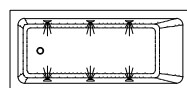

Height with optional upstand 485 mm

Height with optional upstand 525 mm

6 Spa jets

Height with optional upstand 525 mm

6 Whisper jets

Height with optional upstand 525 mm