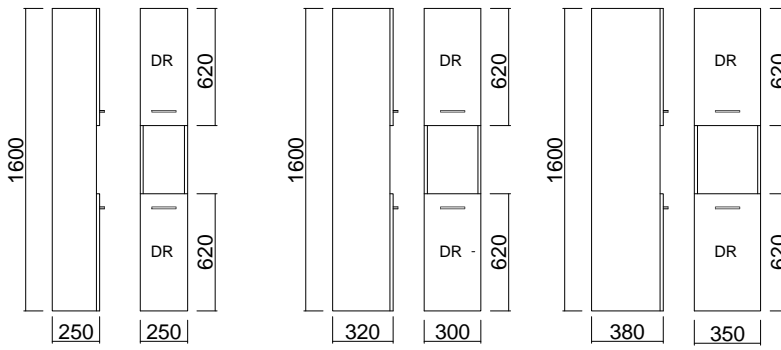

Nikau Tower

2 adjustable solid shelves

Two Door Tower

2 adjustable solid shelves

Classic Tower

4 Internal Glass Shelves

4 Internal Glass Shelves

4 Internal Glass Shelves