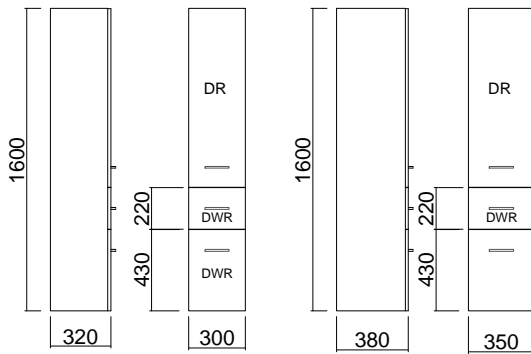

Nikau Tower

2 adjustable solid shelves

Two Door Tower

2 adjustable solid shelves

Classic Tower

4 Internal Glass Shelves

4 Internal Glass Shelves

4 Internal Glass Shelves