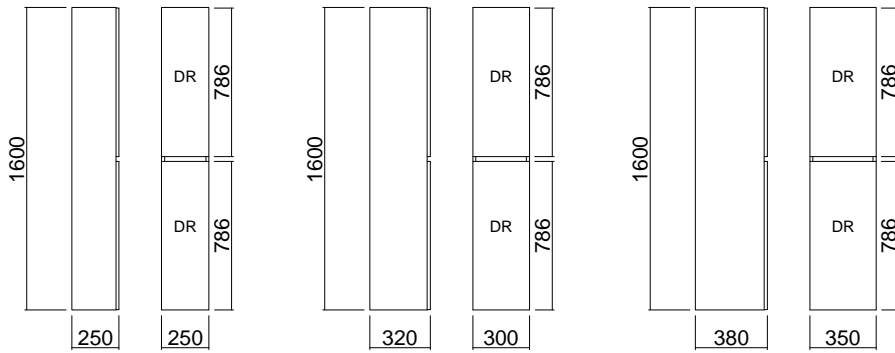

Nikau Tower

2 adjustable solid shelves

Two Door Tower

2 adjustable solid shelves

Classic Tower

4 Internal Glass Shelves

4 Internal Glass Shelves

4 Internal Glass Shelves