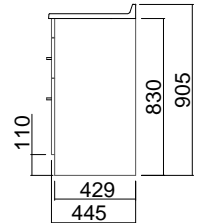

Internal Basin Depth
125 mm

Statesman top is supplied undrilled for tapware

Floor Standing

See Door Only
Option

Wall Hung

See Door Only
Option

Single

Double Drawer Wall