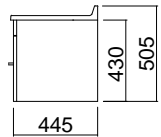

Internal Basin Depth
125 mm

Statesman top is supplied undrilled for tapware

Floor Standing

See Door Only
Option

Wall Hung

See Door Only
Option

Single

Double Drawer Wall