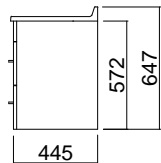

Internal Basin Depth
125 mm

Statesman top is supplied undrilled for tapware

Floor Standing

See Door Only
Option

Wall Hung

See Door Only
Option

Single

Double Drawer Wall