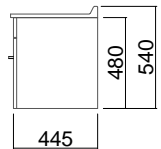

Internal Basin Depth
125 mm

Statesman top is supplied undrilled for tapware

Floor Standing

See Door Only
Option

Wall Hung

See Door Only
Option

Single

Double Drawer Wall