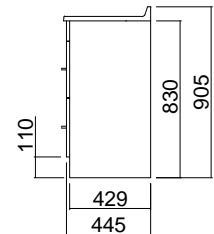

Double Drawer Floor Standing