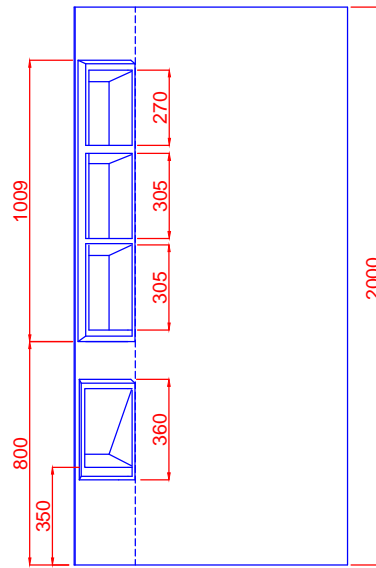

2000 mm 3 sided Wall liners (Corner Moulded Soap recess)			
Size	Dimension A (mm)	Dimension B (mm)	Dimension C (mm)
900x900 Alcove	658	668	887
1000x1000 Alcove	758	768	987
900x1200x900 Alcove	958	668	887

3 SIDED WALL LINER - LEFT HAND

3 SIDED WALL LINER - RIGHT HAND