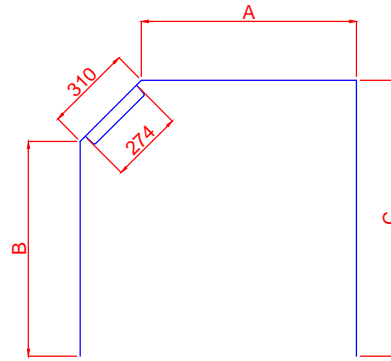

2000 mm 3 sided Wall liners (Corner Moulded Soap recess)			
Size	Dimension A (mm)	Dimension B (mm)	Dimension C (mm)
900x900 Alcove	658	668	887
1000x1000 Alcove	758	768	987
900x1200x900 Alcove	958	668	887

3 SIDED WALL LINER - LEFT HAND

3 SIDED WALL LINER - RIGHT HAND