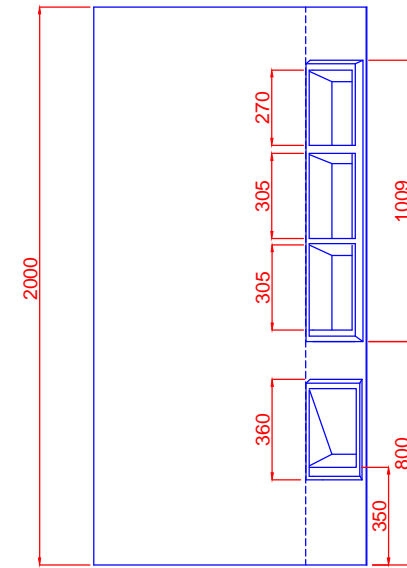

2000 mm 3 sided Wall liners (Corner Moulded Soap recess)			
Size	Dimension A (mm)	Dimension B (mm)	Dimension C (mm)
900x900 Alcove	658	668	887
1000x1000 Alcove	758	768	987
900x1200x900 Alcove	958	668	887

3 SIDED WALL LINER - LEFT HAND

3 SIDED WALL LINER - RIGHT HAND