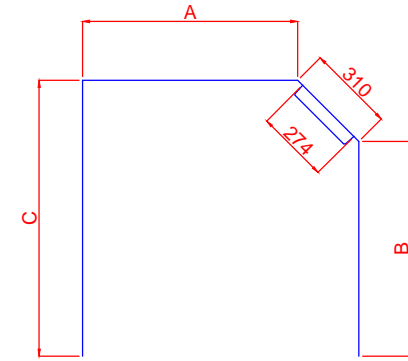

2000 mm 3 sided Wall liners (Corner Moulded Soap recess)			
Size	Dimension A (mm)	Dimension B (mm)	Dimension C (mm)
900x900 Alcove	658	668	887
1000x1000 Alcove	758	768	987
900x1200x900 Alcove	958	668	887

3 SIDED WALL LINER - LEFT HAND

3 SIDED WALL LINER - RIGHT HAND