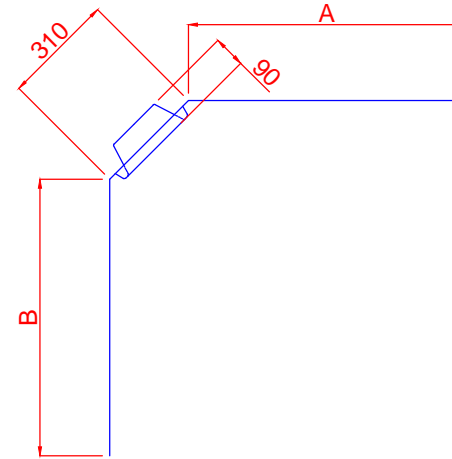

2000mm 2 Sided Moulded Wall		
Size	Dimension A (mm)	Dimension B (mm)
900x900	667	667
1000x1000	765	765
900X1200	970	667
1200x900	667	970

2000mm - 2 SIDED WALL LINER