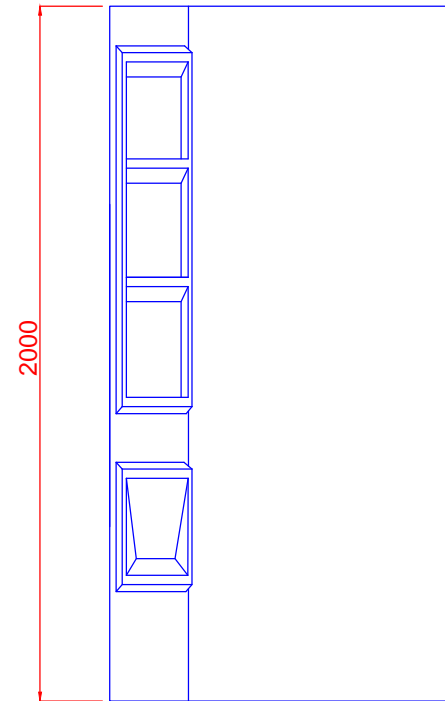

2000mm 2 Sided Moulded Wall		
Size	Dimension A (mm)	Dimension B (mm)
900x900	667	667
1000x1000	765	765
900X1200	970	667
1200x900	667	970

2000mm - 2 SIDED WALL LINER