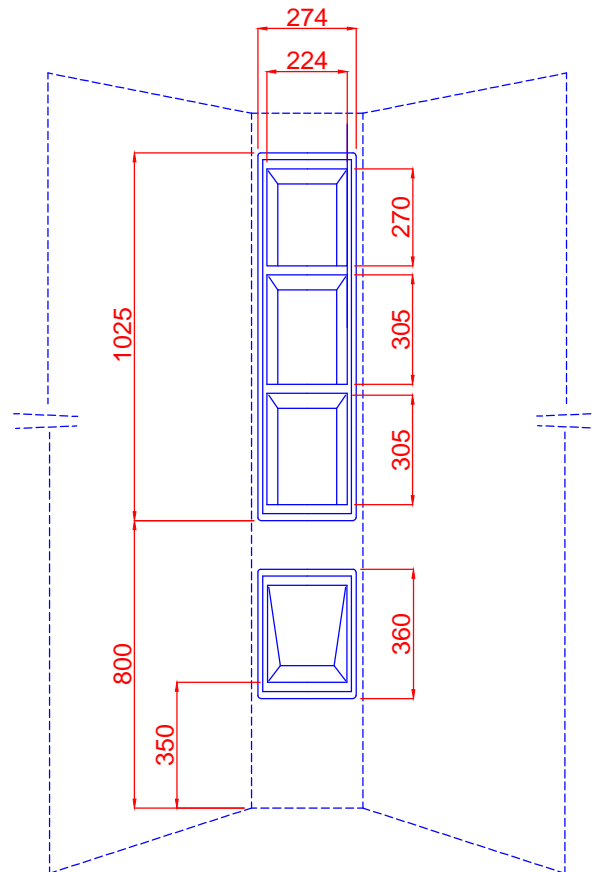

2000mm 2 Sided Moulded Wall		
Size	Dimension A (mm)	Dimension B (mm)
900x900	667	667
1000x1000	765	765
900X1200	970	667
1200x900	667	970

2000mm - 2 SIDED WALL LINER