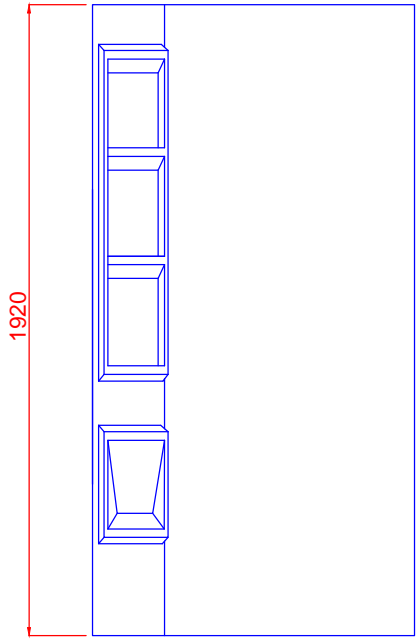

1920 mm 2 Sided Moulded Wall		
Size	Dimension A (mm)	Dimension B (mm)
900x900	667	667
900x1000	667	765
1000x900	765	667
1000x1000	765	765

1920mm - 2 SIDED WALL LINER