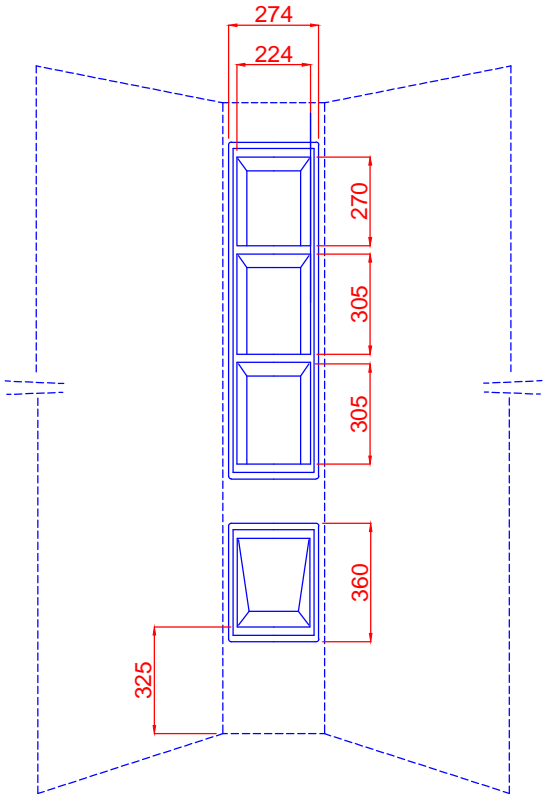

1920 mm 2 Sided Moulded Wall		
Size	Dimension A (mm)	Dimension B (mm)
900x900	667	667
900x1000	667	765
1000x900	765	667
1000x1000	765	765

1920mm - 2 SIDED WALL LINER