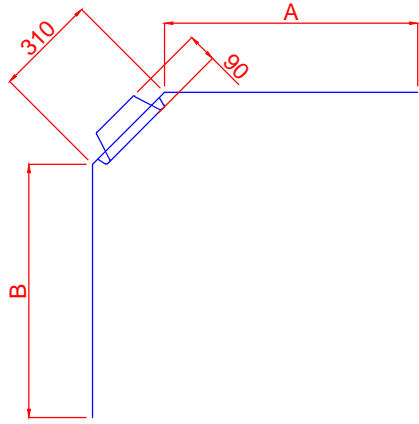

1920 mm 2 Sided Moulded Wall		
Size	Dimension A (mm)	Dimension B (mm)
900x900	667	667
900x1000	667	765
1000x900	765	667
1000x1000	765	765

1920mm - 2 SIDED WALL LINER