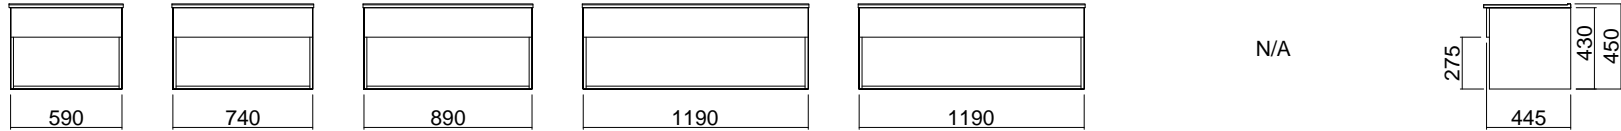

During manufacture of Vitreous China there is shrinkage that is difficult to control, therefore measurements will always be variable

Wall Open

Door & Drawer Wall

Door & Drawer Floor