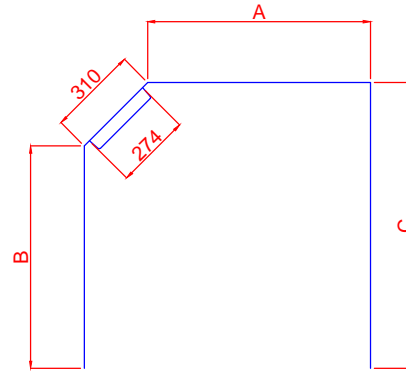

1920 mm 3 sided Wall liners (Corner Moulded Soap recess)			
Size	Dimension A (mm)	Dimension B (mm)	Dimension C (mm)
900x900 Alcove	658	668	887
1000x1000 Alcove	758	768	987
900x1200x900 Alcove	958	668	887

3 SIDED WALL LINER - LEFT HAND

3 SIDED WALL LINER - RIGHT HAND