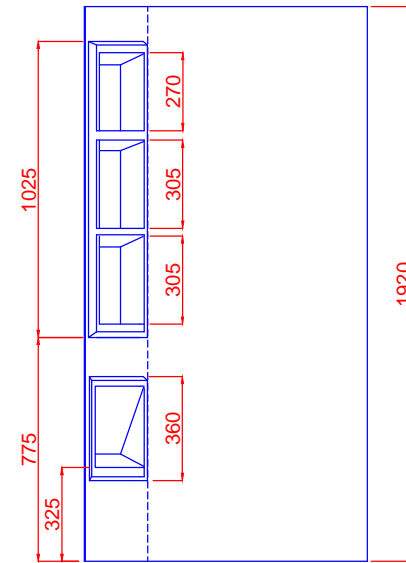

1920 mm 3 sided Wall liners (Corner Moulded Soap recess)			
Size	Dimension A (mm)	Dimension B (mm)	Dimension C (mm)
900x900 Alcove	658	668	887
1000x1000 Alcove	758	768	987
900x1200x900 Alcove	958	668	887

3 SIDED WALL LINER - LEFT HAND

3 SIDED WALL LINER - RIGHT HAND