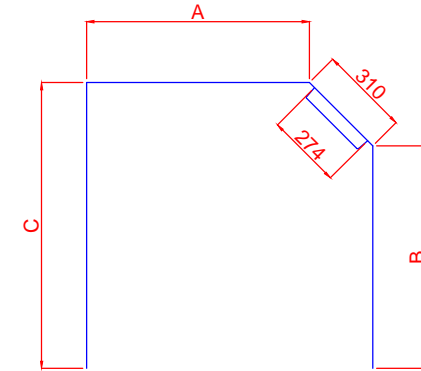

1920 mm 3 sided Wall liners (Corner Moulded Soap recess)			
Size	Dimension A (mm)	Dimension B (mm)	Dimension C (mm)
900x900 Alcove	658	668	887
1000x1000 Alcove	758	768	987
900x1200x900 Alcove	958	668	887

3 SIDED WALL LINER - LEFT HAND

3 SIDED WALL LINER - RIGHT HAND