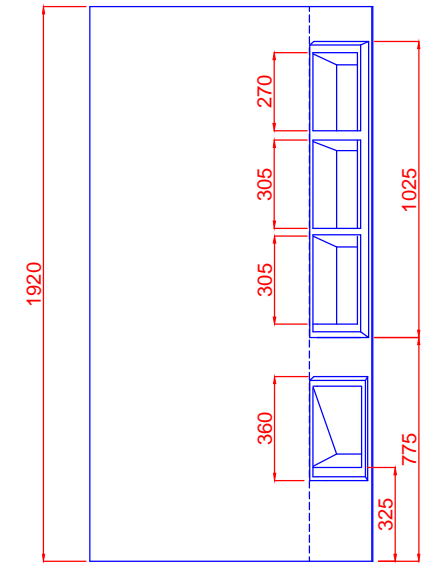

1920 mm 3 sided Wall liners (Corner Moulded Soap recess)			
Size	Dimension A (mm)	Dimension B (mm)	Dimension C (mm)
900x900 Alcove	658	668	887
1000x1000 Alcove	758	768	987
900x1200x900 Alcove	958	668	887

3 SIDED WALL LINER - LEFT HAND

3 SIDED WALL LINER - RIGHT HAND