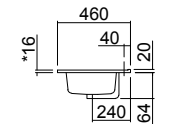

During manufacture of Vitreous China there is shrinkage that is difficult to control, therefore measurements will always be variable

Internal Basin Depth 135 mm
* 22mm on 1500mm Double bowl

Single Drawer

Single Drawer Open

Double Drawer Wall

Double Drawer Floor

320mm Handle

320mm Handle

416mm Handle

416mm Handle

416mm Handle