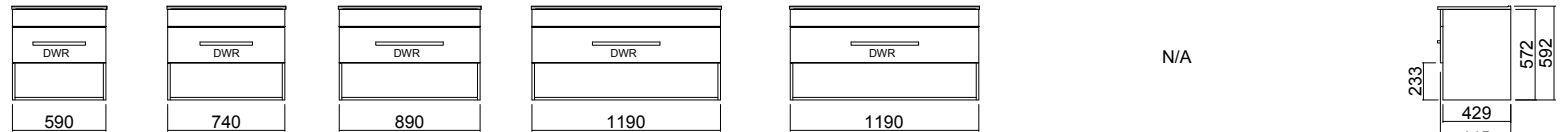

During manufacture of Vitreous China there is shrinkage that is difficult to control, therefore measurements will always be variable

Single Drawer

Single Drawer Open

Double Drawer Wall

Double Drawer Floor

320mm Handle

320mm Handle

416mm Handle

416mm Handle

416mm Handle

320mm Handle

Single Drawer  
Single Drawer Open  
Top Drawer of Double Drawer Wall  
Top and Bottom drawer of Double Drawer Floor

Double drawer Wall - Bottom Drawer