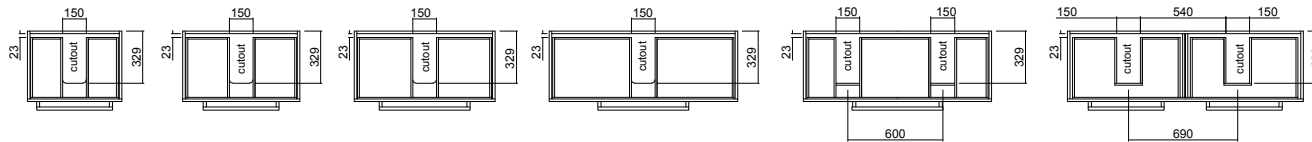

During manufacture of Vitreous China there is shrinkage that is difficult to control, therefore measurements will always be variable

Internal Basin Depth 135 mm
* 22mm on 1500mm Double bowl

Single Drawer

Single Drawer Open

Double Drawer Wall

Double Drawer Floor

320mm Handle

320mm Handle

416mm Handle

416mm Handle

416mm Handle

320mm Handle

Single Drawer
Single Drawer Open
Top Drawer of Double Drawer Wall
Top and Bottom drawer of Double Drawer Floor

Double drawer Wall - Bottom Drawer