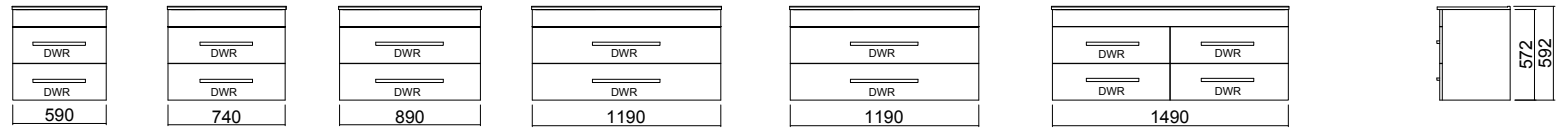

During manufacture of Vitreous China there is shrinkage that is difficult to control, therefore measurements will always be variable

Single Drawer

Single Drawer Open

Double Drawer Wall

Double Drawer Floor

320mm Handle

320mm Handle

416mm Handle

416mm Handle

416mm Handle

320mm Handle

Single Drawer  
Single Drawer Open  
Top Drawer of Double Drawer Wall  
Top and Bottom drawer of Double Drawer Floor

Double drawer Wall - Bottom Drawer