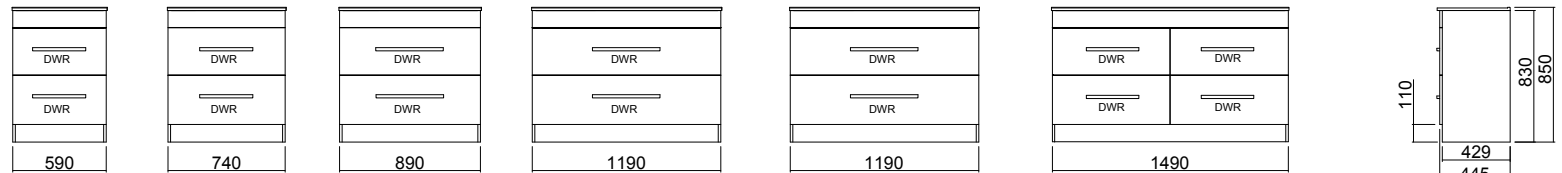

During manufacture of Vitreous China there is shrinkage that is difficult to control, therefore measurements will always be variable

Internal Basin Depth 135 mm
* 22mm on 1500mm Double bowl

Single Drawer

Single Drawer Open

Double Drawer Wall

Double Drawer Floor

320mm Handle

320mm Handle

416mm Handle

416mm Handle

416mm Handle

320mm Handle

Single Drawer
Single Drawer Open
Top Drawer of Double Drawer Wall
Top and Bottom drawer of Double Drawer Floor

Double drawer Wall - Bottom Drawer