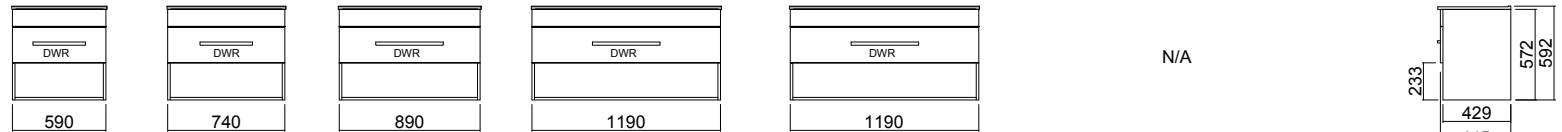

During manufacture of Vitreous China there is shrinkage that is difficult to control, therefore measurements will always be variable

Internal Basin Depth 135 mm
* 22mm on 1500mm Double bowl

Single Drawer

Single Drawer Open

Double Drawer Wall

Double Drawer Floor

320mm Handle

320mm Handle

416mm Handle

416mm Handle

416mm Handle

320mm Handle

Single Drawer
Single Drawer Open
Top Drawer of Double Drawer Wall
Top and Bottom drawer of Double Drawer Floor

Double drawer Wall - Bottom Drawer