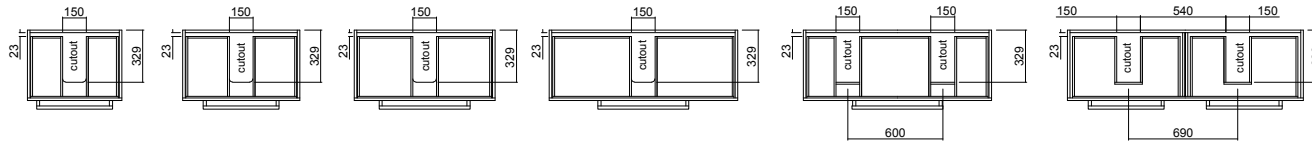

During manufacture of Vitreous China there is shrinkage that is difficult to control, therefore measurements will always be variable

Single Drawer

Single Drawer Open

Double Drawer Wall

Double Drawer Floor

320mm Handle

320mm Handle

416mm Handle

416mm Handle

416mm Handle

320mm Handle

Single Drawer  
Single Drawer Open  
Top Drawer of Double Drawer Wall  
Top and Bottom drawer of Double Drawer Floor

Double drawer Wall - Bottom Drawer