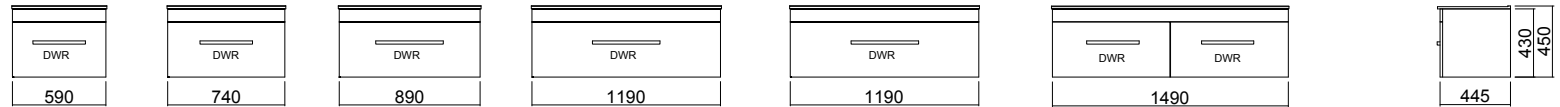

During manufacture of Vitreous China there is shrinkage that is difficult to control, therefore measurements will always be variable

Single Drawer

Single Drawer Open

Double Drawer Wall

Double Drawer Floor

320mm Handle

320mm Handle

416mm Handle

416mm Handle

416mm Handle

320mm Handle

Single Drawer  
Single Drawer Open  
Top Drawer of Double Drawer Wall  
Top and Bottom drawer of Double Drawer Floor

Double drawer Wall - Bottom Drawer