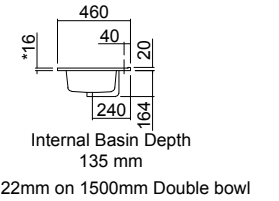

During manufacture of Vitreous China there is shrinkage that is difficult to control, therefore measurements will always be variable

Single Drawer

Single Drawer Open

Double Drawer Wall

Double Drawer Floor

320mm Handle

320mm Handle

416mm Handle

416mm Handle

416mm Handle

320mm Handle

Single Drawer  
Single Drawer Open  
Top Drawer of Double Drawer Wall  
Top and Bottom drawer of Double Drawer Floor

Double drawer Wall - Bottom Drawer