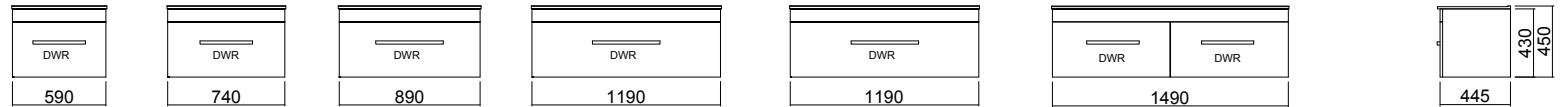

During manufacture of Vitreous China there is shrinkage that is difficult to control, therefore measurements will always be variable

Internal Basin Depth 135 mm
* 22mm on 1500mm Double bowl

Single Drawer

Single Drawer Open

Double Drawer Wall

Double Drawer Floor

320mm Handle

320mm Handle

416mm Handle

416mm Handle

416mm Handle