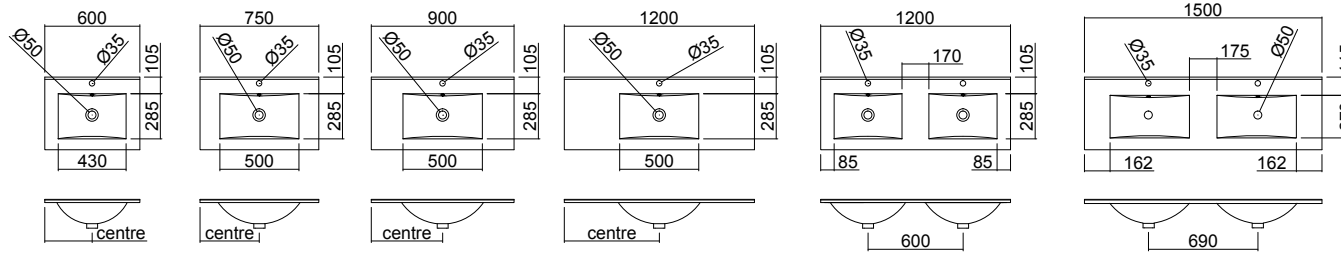

During manufacture of Vitreous China there is shrinkage that is difficult to control, therefore measurements will always be variable

Single Drawer

Single Drawer Open

Double Drawer Wall

Double Drawer Floor

320mm Handle

320mm Handle

416mm Handle

416mm Handle

416mm Handle

320mm Handle

Single Drawer  
Single Drawer Open  
Top Drawer of Double Drawer Wall  
Top and Bottom drawer of Double Drawer Floor

Double drawer Wall - Bottom Drawer