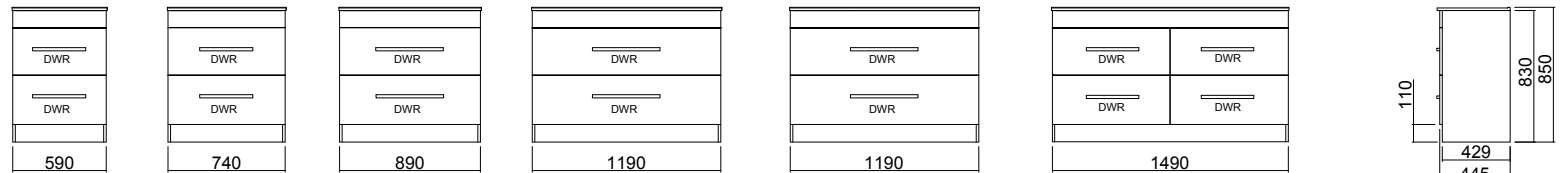

During manufacture of Vitreous China there is shrinkage that is difficult to control, therefore measurements will always be variable

Single Drawer

Single Drawer Open

Double Drawer Wall

Double Drawer Floor

320mm Handle

320mm Handle

416mm Handle

416mm Handle

416mm Handle

320mm Handle

Single Drawer  
Single Drawer Open  
Top Drawer of Double Drawer Wall  
Top and Bottom drawer of Double Drawer Floor

Double drawer Wall - Bottom Drawer