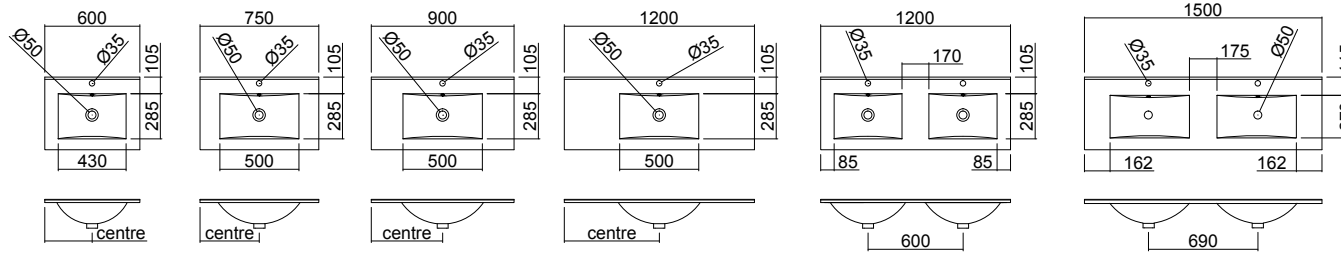

During manufacture of Vitreous China there is shrinkage that is difficult to control, therefore measurements will always be variable

Internal Basin Depth 135 mm
* 22mm on 1500mm Double bowl

Single Drawer

Single Drawer Open

Double Drawer Wall

Double Drawer Floor

320mm Handle

320mm Handle

416mm Handle

416mm Handle

416mm Handle

320mm Handle

Single Drawer
Single Drawer Open
Top Drawer of Double Drawer Wall
Top and Bottom drawer of Double Drawer Floor

Double drawer Wall - Bottom Drawer