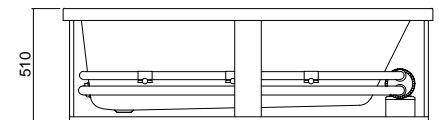

VARO

6 Spa jets

6 Whisper jets

Height with optional upstand 485 mm

Height with optional upstand 525 mm

Height with optional upstand 525 mm

Height with optional upstand 525 mm

145 litre working water capacity
 Internal depth-460mm (excludes optional 15mm upstand)
 Nominal framed bath & spa bath height - 510mm
 or 525mm with optional upstand