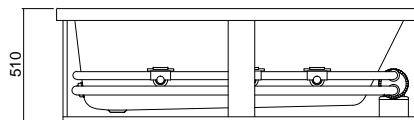

VARO

6 Spa jets

6 Whisper jets

Height with optional upstand 485 mm

Height with optional upstand 525 mm

Height with optional upstand 525 mm

Height with optional upstand 525 mm

145 litre working water capacity
 Internal depth-460mm (excludes optional 15mm upstand)
 Nominal framed bath & spa bath height - 510mm
 or 525mm with optional upstand