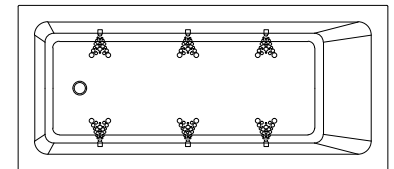

VARO

6 Spa jets

6 Whisper jets

Height with optional upstand 485 mm

Height with optional upstand 525 mm

Height with optional upstand 525 mm

Height with optional upstand 525 mm

145 litre working water capacity
 Internal depth-460mm (excludes optional 15mm upstand)
 Nominal framed bath & spa bath height - 510mm
 or 525mm with optional upstand