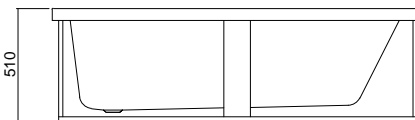

VARO

6 Spa jets

6 Whisper jets

Height with optional upstand 485 mm

Height with optional upstand 525 mm

Height with optional upstand 525 mm

Height with optional upstand 525 mm

145 litre working water capacity
 Internal depth-460mm (excludes optional 15mm upstand)
 Nominal framed bath & spa bath height - 510mm
 or 525mm with optional upstand