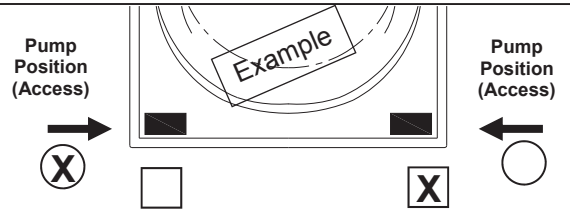

GAUGUIN

- STANDARD 6 Spa Jets
- WHISPER 6 Whisper Jets
- 1675 x 780mm
- Tiling under front edge

- WHISPER + MINI 6 Whisper Jets + 6 Mini Jets
- HYDROTHERAPY 6 Spa Jets + 6 Mini Jets

Date: Contact:
 Merchant: Branch:
 Phone No: Email:
 Order No: Quantity:
 Contract No:

IMPORTANT

On the drawing of the bath you are ordering, **you must select**;

- One Pump position, and
 One Control Panel position

Upstand Factory fitted only - positions indicated below No Upstands Tiling under front edge