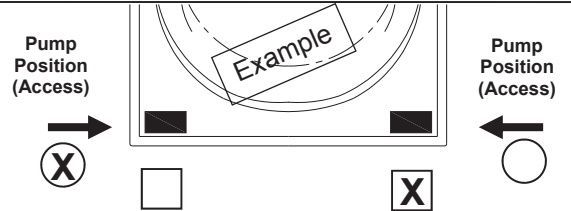

- One Pump position, and
- One Control Panel position

MONET

1800 x 955mm

Tiling under front edge

*For Whisper + Mini configuration the Control Panel must be at same end as pump

CORNICHE

1300 x 1300mm

Tiling under front edge