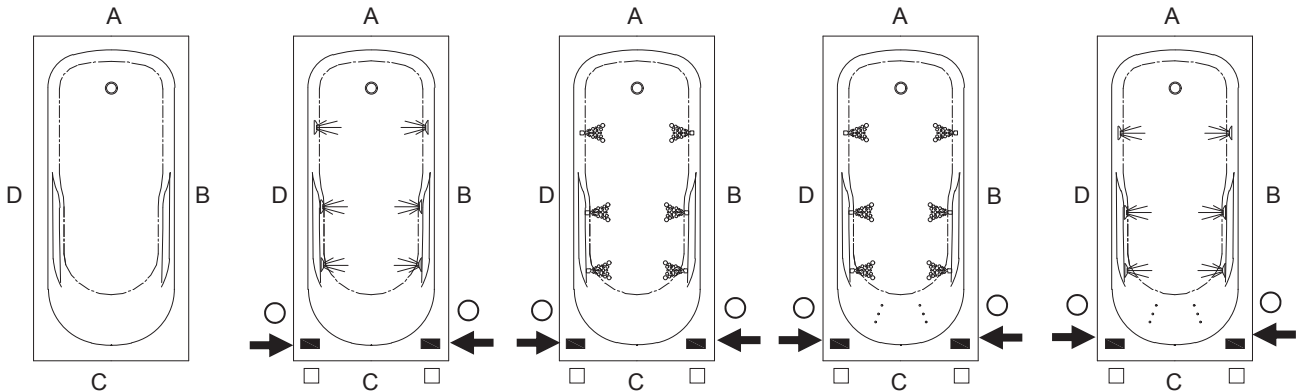

IMPORTANT

On the drawing of the bath you are ordering, **you must select**;

- One Pump position, and
 One Control Panel position

Upstand Factory fitted only - positions indicated below No Upstands Tiling under front edge

- AB ABC AD ADC B BC D DC

BATH ONLY

STANDARD
6 Spa Jets

WHISPER
6 Whisper Jets

WHISPER+MINI
6 Whisper Jets
6 Mini Jets

HYDROTHERAPY
6 Spa Jets
6 Mini Jets

KAHLO
1675 x 800

Upstand Factory fitted only - positions indicated below No Upstands Tiling under front edge

- AB ABC AD ADC B BC D DC

BATH ONLY

STANDARD
8 Spa Jets

WHISPER
8 Whisper Jets

WHISPER+MINI
8 Whisper Jets
6 Mini Jets

HYDROTHERAPY
8 Spa Jets
6 Mini Jets

KAHLO
1800 x 800

SPA BATH ORDER FORM

- One Pump position, and
- One Control Panel position

MONET

1800 x 955mm

Tiling under front edge

*For Whisper + Mini configuration the Control Panel must be at same end as pump

CORNICHE

1300 x 1300mm

Tiling under front edge