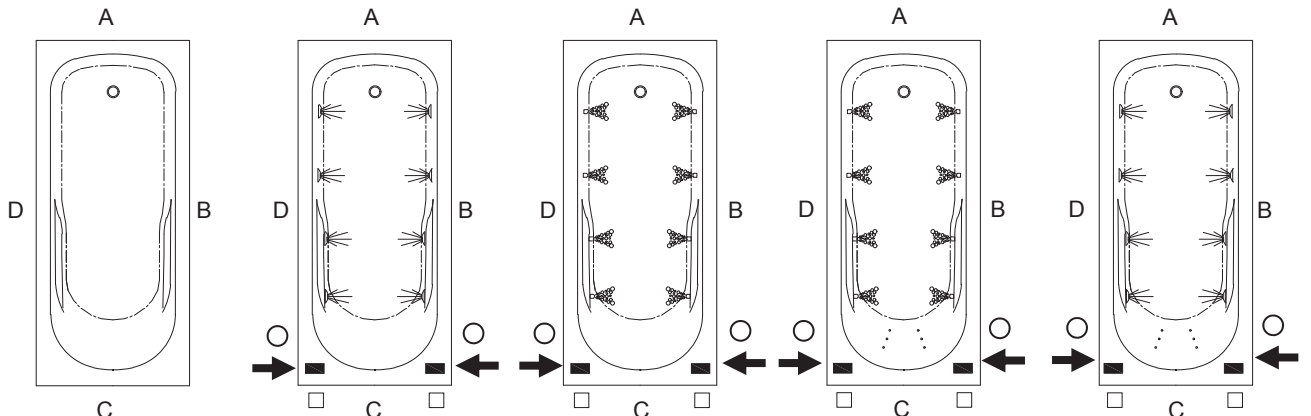

- AB ABC AD ADC B BC D DC

BATH ONLY

STANDARD
8 Spa Jets

WHISPER
8 Whisper Jets

WHISPER+MINI
8 Whisper Jets
6 Mini Jets

HYDROTHERAPY
8 Spa Jets
6 Mini Jets

KAHLO
1800 x 800

SPA BATH ORDER FORM

- One Pump position, and
- One Control Panel position

MONET

1800 x 955mm

Tiling under front edge

*For Whisper + Mini configuration the Control Panel must be at same end as pump

CORNICHE

1300 x 1300mm

Tiling under front edge