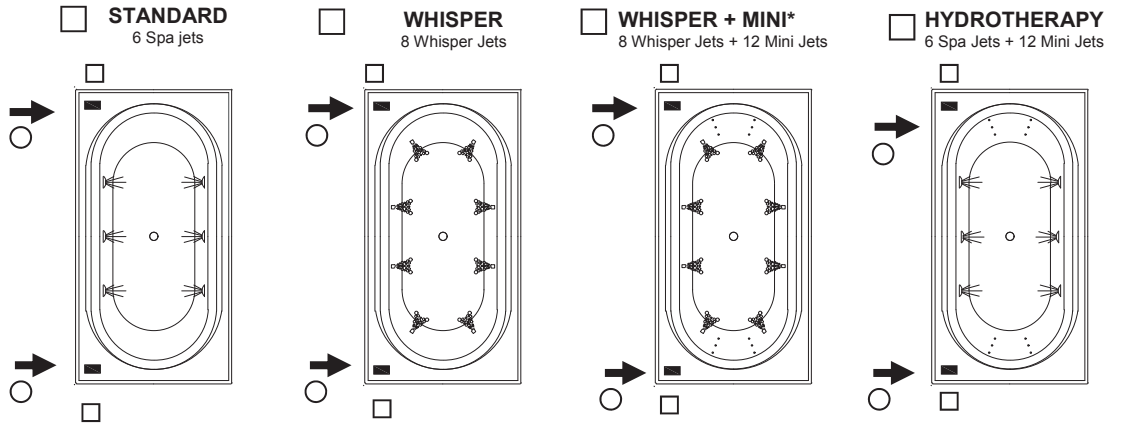

IMPORTANT

On the drawing of the bath you are ordering, **you must select**;

- One Pump position, and
 One Control Panel position

Upstand Factory fitted only - positions indicated below No Upstands Tiling under front edge

- AB ABC AD ADC B BC D DC

BATH ONLY

STANDARD
8 Spa Jets

WHISPER
8 Whisper Jets

WHISPER+MINI
8 Whisper Jets
6 Mini Jets

HYDROTHERAPY
8 Spa Jets
6 Mini Jets

KAHLO
1800 x 800

SPA BATH ORDER FORM

Free Fax 0800 88 00 11 / Email orders@clearlite.co.nz

MONET / CORNICHE / RENOIR

Date: Contact:
 Merchant: Branch:
 Phone No: Email:
 Order No: Quantity:
 Contract No:

IMPORTANT

On the drawing of the bath you are ordering, **you must select**;

- One Pump position, and
- One Control Panel position

MONET

1800 x 955mm

Tiling under front edge

*For Whisper + Mini configuration the Control Panel must be at same end as pump

CORNICHE

1300 x 1300mm

Tiling under front edge