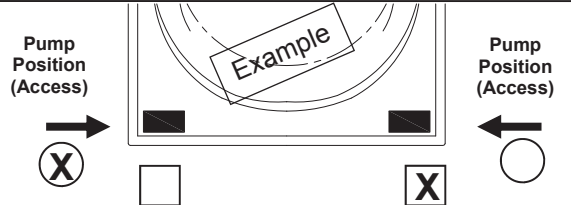

- One Pump position, and
- One Control Panel position

PACIFIC

- STANDARD 6 Spa Jets
- WHISPER 6 Whisper Jets
- 1525 x 740mm
- 1655 x 740mm
- Tiling under front edge

MATISSE

- STANDARD 6 Spa Jets
- WHISPER 6 Whisper Jets
- 1655 x 740mm
- Tiling under front edge