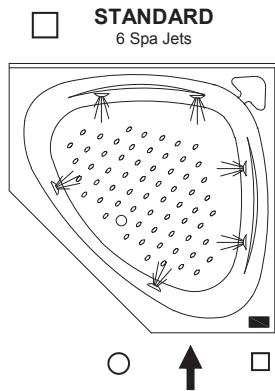

IMPORTANT

On the drawing of the bath you are ordering, **you must select**;

- One Pump position, and
 One Control Panel position

Upstand Factory fitted only - positions indicated below No Upstands Tiling under front edge

- One Pump position, and
- One Control Panel position

MONET

1800 x 955mm

Tiling under front edge

*For Whisper + Mini configuration the Control Panel must be at same end as pump

CORNICHE

1300 x 1300mm

Tiling under front edge