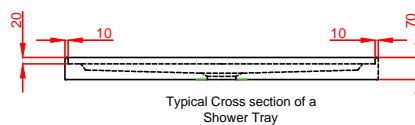

760x760 is 90mm tall and only has 3 sides with 20mm upstands

Typical Cross section of a Shower Tray

All trays are 70 mm high, Sure seal with 20mm Upstand and no tread pattern except the 760x760 which is 90mm and only has 3 sides with upstands and tread pattern