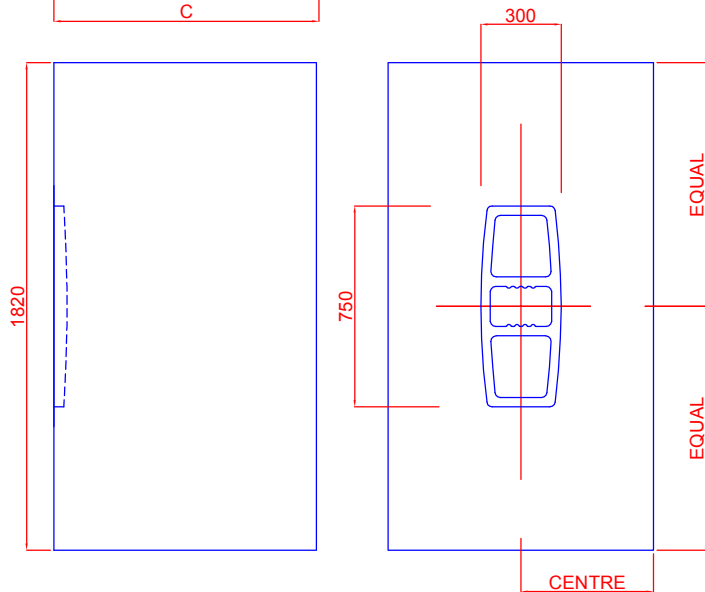

Sierra 2 sided Wall liners (Moulded Soap recess or Flexiwall)		
Size	Dimension A (mm)	Dimension B (mm)
760x760	750	750
900x760	890	750
900x900	884	884
1000x1000	984	984
1200x900	1184	884

SIERRA 2 SIDED WALL LINER

Sierra 3 sided Wall liners (Moulded Soap recess or Flexiwall)			
Size	Dimension A (mm)	Dimension B (mm)	Dimension C (mm)
760x760 Alcove	750	741	750
900x760x900	887	737	887
760x900x760	747	877	747
900x900 Alcove	884	877	884
1000x1000 Alcove	984	977	984
1200 Alcove	884	1177	884

SIERRA 3 SIDED WALL LINER