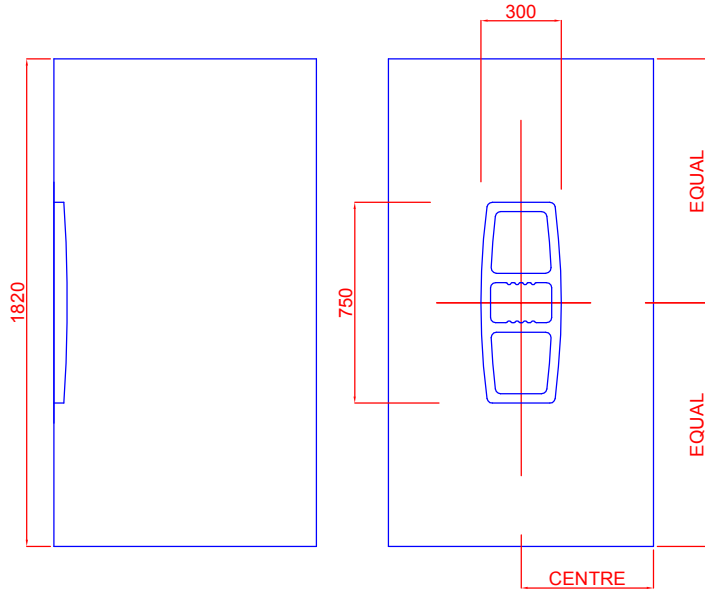

Sierra 2 sided Wall liners (Moulded Soap recess or Flexiwall)		
Size	Dimension A (mm)	Dimension B (mm)
760x760	750	750
900x760	890	750
900x900	884	884
1000x1000	984	984
1200x900	1184	884

SIERRA 2 SIDED WALL LINER

Sierra 3 sided Wall liners (Moulded Soap recess or Flexiwall)			
Size	Dimension A (mm)	Dimension B (mm)	Dimension C (mm)
760x760 Alcove	750	741	750
900x760x900	887	737	887
760x900x760	747	877	747
900x900 Alcove	884	877	884
1000x1000 Alcove	984	977	984
1200 Alcove	884	1177	884

SIERRA 3 SIDED WALL LINER