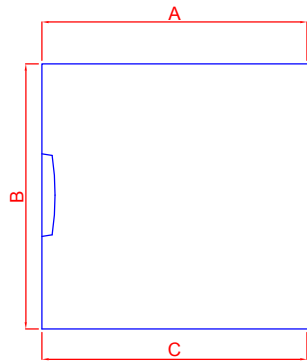

Sierra 2 sided Wall liners (Moulded Soap recess or Flexiwall)		
Size	Dimension A (mm)	Dimension B (mm)
760x760	750	750
900x760	890	750
900x900	884	884
1000x1000	984	984
1200x900	1184	884

SIERRA 2 SIDED WALL LINER

Sierra 3 sided Wall liners (Moulded Soap recess or Flexiwall)			
Size	Dimension A (mm)	Dimension B (mm)	Dimension C (mm)
760x760 Alcove	750	741	750
900x760x900	887	737	887
760x900x760	747	877	747
900x900 Alcove	884	877	884
1000x1000 Alcove	984	977	984
1200 Alcove	884	1177	884