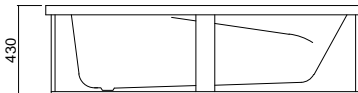

PACIFIC 1525

Height includes upstand

Height includes upstand

Height includes upstand

Height includes upstand

100 litre working water capacity

Internal depth-370mm (excludes upstand)

Nominal framed bath & spa bath height - 430mm
(includes perimeter upstand)

PACIFIC 1655

Height includes upstand

Height includes upstand

Height includes upstand

Height includes upstand

110 litre working water capacity

Internal depth-370mm (excludes upstand)

Nominal framed bath & spa bath height - 430mm
(includes perimeter upstand)