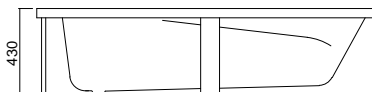

PACIFIC 1525

Height includes upstand

Height includes upstand

Height includes upstand

Height includes upstand

100 litre working water capacity

Internal depth-370mm (excludes upstand)

Nominal framed bath & spa bath height - 430mm
(includes perimeter upstand)

PACIFIC 1655

Height includes upstand

Height includes upstand

Height includes upstand

Height includes upstand

110 litre working water capacity

Internal depth-370mm (excludes upstand)

Nominal framed bath & spa bath height - 430mm
(includes perimeter upstand)