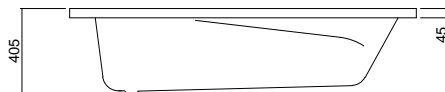

PACIFIC 1525

Height includes upstand

Height includes upstand

Height includes upstand

Height includes upstand

100 litre working water capacity

Internal depth-370mm (excludes upstand)

Nominal framed bath & spa bath height - 430mm
(includes perimeter upstand)

PACIFIC 1655

Height includes upstand

Height includes upstand

Height includes upstand

Height includes upstand

110 litre working water capacity

Internal depth-370mm (excludes upstand)

Nominal framed bath & spa bath height - 430mm
(includes perimeter upstand)