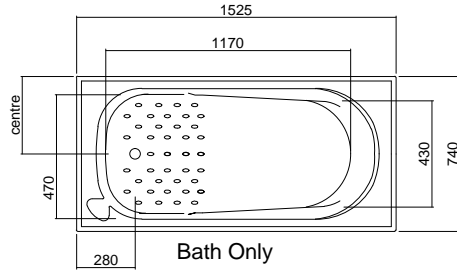

PACIFIC 1525

Height includes upstand

Height includes upstand

Height includes upstand

Height includes upstand

100 litre working water capacity

Internal depth-370mm (excludes upstand)

Nominal framed bath & spa bath height - 430mm
(includes perimeter upstand)

PACIFIC 1655

Height includes upstand

Height includes upstand

Height includes upstand

Height includes upstand

110 litre working water capacity

Internal depth-370mm (excludes upstand)

Nominal framed bath & spa bath height - 430mm
(includes perimeter upstand)