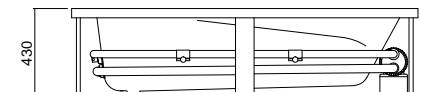

PACIFIC 1525

Height includes upstand

Height includes upstand

Height includes upstand

Height includes upstand

100 litre working water capacity

Internal depth-370mm (excludes upstand)

Nominal framed bath & spa bath height - 430mm
(includes perimeter upstand)

PACIFIC 1655

Height includes upstand

Height includes upstand

Height includes upstand

Height includes upstand

110 litre working water capacity

Internal depth-370mm (excludes upstand)

Nominal framed bath & spa bath height - 430mm
(includes perimeter upstand)