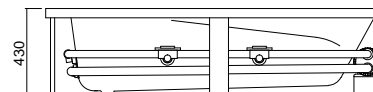

PACIFIC 1525

Height includes upstand

Height includes upstand

Height includes upstand

Height includes upstand

100 litre working water capacity

Internal depth-370mm (excludes upstand)

Nominal framed bath & spa bath height - 430mm
(includes perimeter upstand)

PACIFIC 1655

Height includes upstand

Height includes upstand

Height includes upstand

Height includes upstand

110 litre working water capacity

Internal depth-370mm (excludes upstand)

Nominal framed bath & spa bath height - 430mm
(includes perimeter upstand)