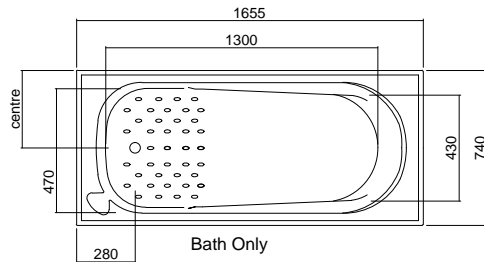

PACIFIC 1525

Height includes upstand

Height includes upstand

Height includes upstand

Height includes upstand

100 litre working water capacity

Internal depth-370mm (excludes upstand)

Nominal framed bath & spa bath height - 430mm
(includes perimeter upstand)

PACIFIC 1655

Height includes upstand

Height includes upstand

Height includes upstand

Height includes upstand

110 litre working water capacity

Internal depth-370mm (excludes upstand)

Nominal framed bath & spa bath height - 430mm
(includes perimeter upstand)