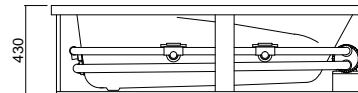

PACIFIC 1525

Height includes upstand

Height includes upstand

Height includes upstand

Height includes upstand

100 litre working water capacity

Internal depth-370mm (excludes upstand)

Nominal framed bath & spa bath height - 430mm
(includes perimeter upstand)

PACIFIC 1655

Height includes upstand

Height includes upstand

Height includes upstand

Height includes upstand

110 litre working water capacity

Internal depth-370mm (excludes upstand)

Nominal framed bath & spa bath height - 430mm
(includes perimeter upstand)