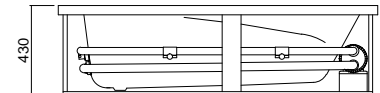

PACIFIC 1525

Height includes upstand

Height includes upstand

Height includes upstand

Height includes upstand

100 litre working water capacity

Internal depth-370mm (excludes upstand)

Nominal framed bath & spa bath height - 430mm
(includes perimeter upstand)

PACIFIC 1655

Height includes upstand

Height includes upstand

Height includes upstand

Height includes upstand

110 litre working water capacity

Internal depth-370mm (excludes upstand)

Nominal framed bath & spa bath height - 430mm
(includes perimeter upstand)