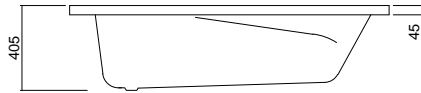

PACIFIC 1525

Height includes upstand

Height includes upstand

Height includes upstand

Height includes upstand

100 litre working water capacity

Internal depth-370mm (excludes upstand)

Nominal framed bath & spa bath height - 430mm
(includes perimeter upstand)

PACIFIC 1655

Height includes upstand

Height includes upstand

Height includes upstand

Height includes upstand

110 litre working water capacity

Internal depth-370mm (excludes upstand)

Nominal framed bath & spa bath height - 430mm
(includes perimeter upstand)