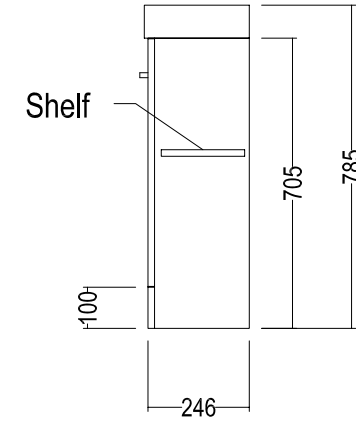

Internal Basin Depth
80 mm

Internal Basin Depth
85 mm

Floor

Wall

320mm Handle

96mm Handle

Mimas 400

Mimas 500