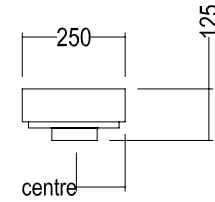

Internal Basin Depth
80 mm

Internal Basin Depth
85 mm

Floor

Wall

320mm Handle

96mm Handle

Mimas 400

Mimas 500