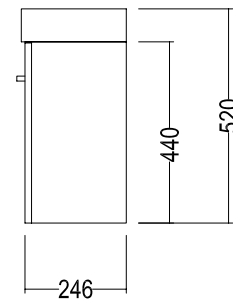

Internal Basin Depth
80 mm

Internal Basin Depth
85 mm

Floor

Wall

320mm Handle

96mm Handle

Mimas 400

Mimas 500