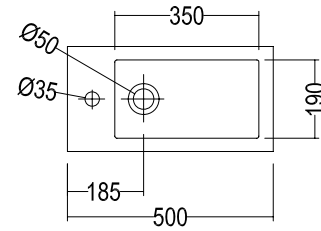

Internal Basin Depth
80 mm

Internal Basin Depth
85 mm

Floor

Wall

320mm Handle

96mm Handle

Mimas 400

Mimas 500