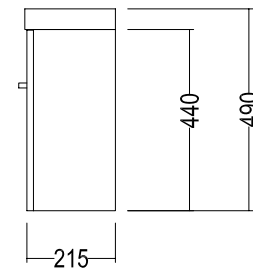

Internal Basin Depth
80 mm

Internal Basin Depth
85 mm

Floor

Wall

320mm Handle

96mm Handle

Mimas 400

Mimas 500