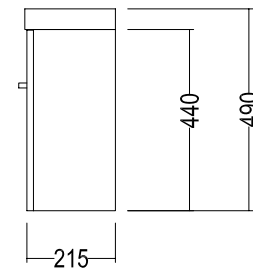

Internal Basin Depth
80 mm

Internal Basin Depth
85 mm

Floor

Wall

320mm Handle

96mm Handle

Mimas 400

Mimas 500