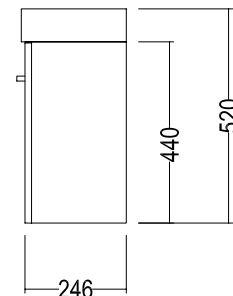

Internal Basin Depth
80 mm

Internal Basin Depth
85 mm

Floor

Wall

320mm Handle

96mm Handle

Mimas 400

Mimas 500