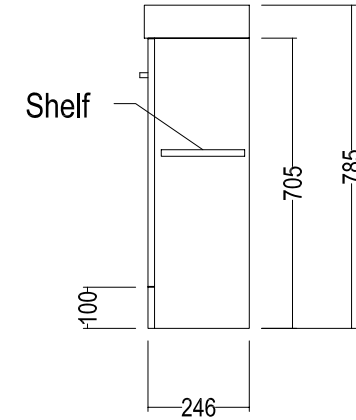

Internal Basin Depth
80 mm

Internal Basin Depth
85 mm

Floor

Wall

320mm Handle

96mm Handle

Mimas 400

Mimas 500