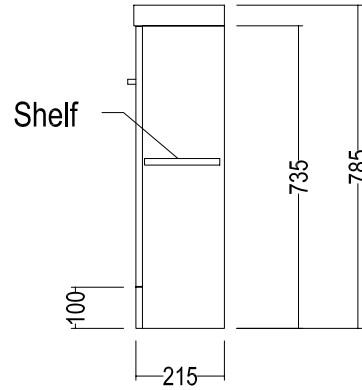

Internal Basin Depth
80 mm

Internal Basin Depth
85 mm

Floor

Wall

320mm Handle

96mm Handle

Mimas 400

Mimas 500