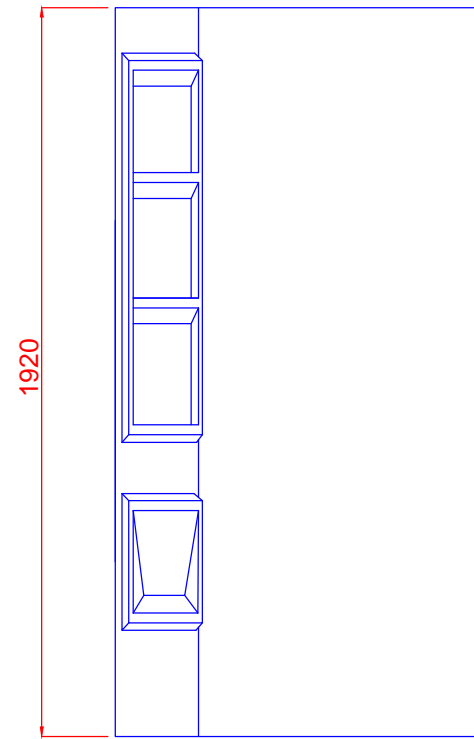

1920 mm 2 Sided Moulded Wall		
Size	Dimension A (mm)	Dimension B (mm)
900x900	667	667
1000x1000	765	765
900X1200	970	667
1200x900	667	970

1920mm - 2 SIDED WALL LINER