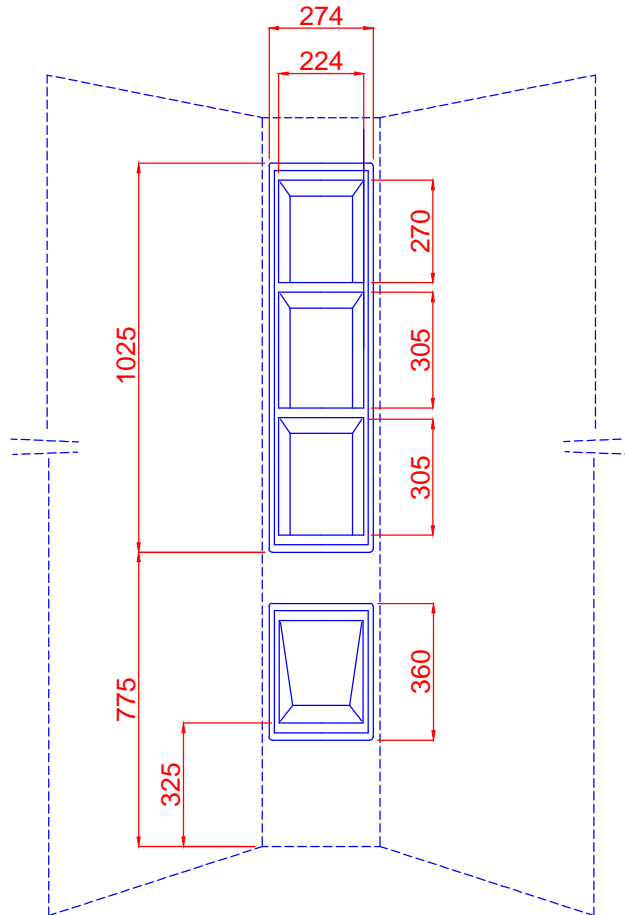

1920 mm 2 Sided Moulded Wall		
Size	Dimension A (mm)	Dimension B (mm)
900x900	667	667
1000x1000	765	765
900X1200	970	667
1200x900	667	970

1920mm - 2 SIDED WALL LINER