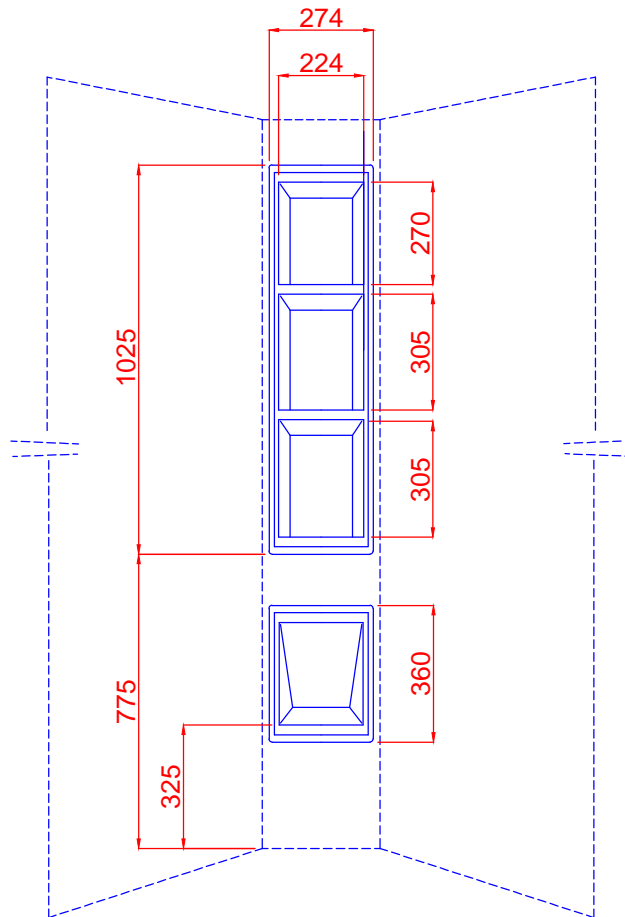

1920 mm 2 Sided Moulded Wall		
Size	Dimension A (mm)	Dimension B (mm)
900x900	667	667
1000x1000	765	765
900X1200	970	667
1200x900	667	970

1920mm - 2 SIDED WALL LINER