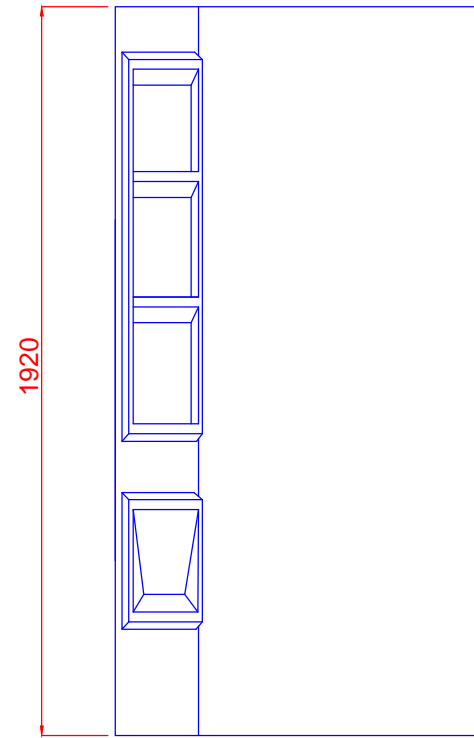

1920 mm 2 Sided Moulded Wall		
Size	Dimension A (mm)	Dimension B (mm)
900x900	667	667
1000x1000	765	765
900X1200	970	667
1200x900	667	970

1920mm - 2 SIDED WALL LINER