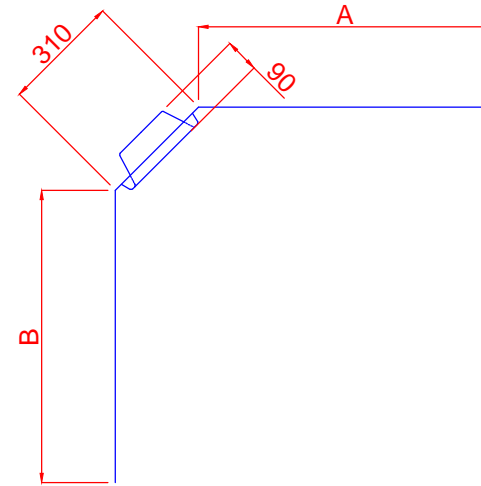

1920 mm 2 Sided Moulded Wall		
Size	Dimension A (mm)	Dimension B (mm)
900x900	667	667
1000x1000	765	765
900X1200	970	667
1200x900	667	970

1920mm - 2 SIDED WALL LINER