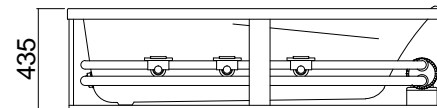

MATISSE

Height includes upstand

Height includes upstand

Height includes upstand

Height includes upstand

120 litre working water capacity
 Internal depth-380mm (excludes upstand)
 Nominal framed bath & spa bath height - 435mm
 (includes perimeter upstand)