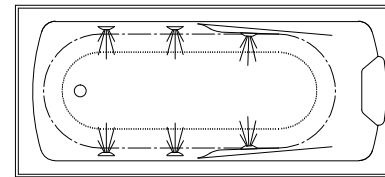

MATISSE

Height includes upstand

Height includes upstand

Height includes upstand

Height includes upstand

120 litre working water capacity
 Internal depth-380mm (excludes upstand)
 Nominal framed bath & spa bath height - 435mm
 (includes perimeter upstand)