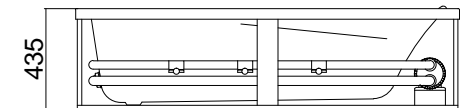

MATISSE

Height includes upstand

Height includes upstand

Height includes upstand

Height includes upstand

120 litre working water capacity
 Internal depth-380mm (excludes upstand)
 Nominal framed bath & spa bath height - 435mm
 (includes perimeter upstand)