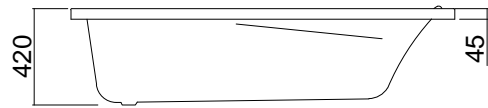

MATISSE

Height includes upstand

Height includes upstand

Height includes upstand

Height includes upstand

120 litre working water capacity
 Internal depth-380mm (excludes upstand)
 Nominal framed bath & spa bath height - 435mm
 (includes perimeter upstand)