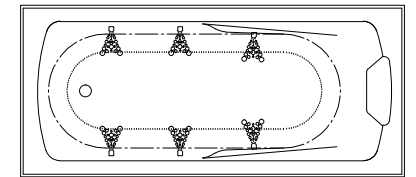

MATISSE

Height includes upstand

Height includes upstand

Height includes upstand

Height includes upstand

120 litre working water capacity
 Internal depth-380mm (excludes upstand)
 Nominal framed bath & spa bath height - 435mm
 (includes perimeter upstand)