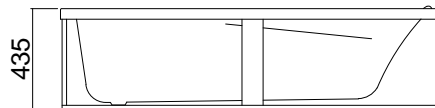

MATISSE

Height includes upstand

Height includes upstand

Height includes upstand

Height includes upstand

120 litre working water capacity
 Internal depth-380mm (excludes upstand)
 Nominal framed bath & spa bath height - 435mm
 (includes perimeter upstand)