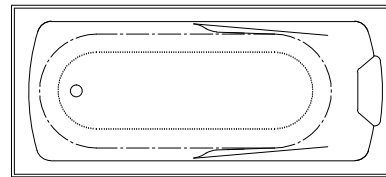

MATISSE

Height includes upstand

Height includes upstand

Height includes upstand

Height includes upstand

120 litre working water capacity
 Internal depth-380mm (excludes upstand)
 Nominal framed bath & spa bath height - 435mm
 (includes perimeter upstand)