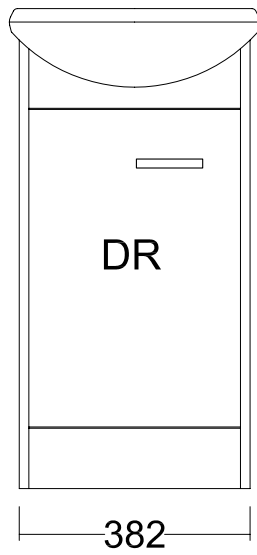

Rear Detail of Basin

Internal Basin Depth
110 mm

Floor Standing

Shelf

Wall Hung

96mm Handle