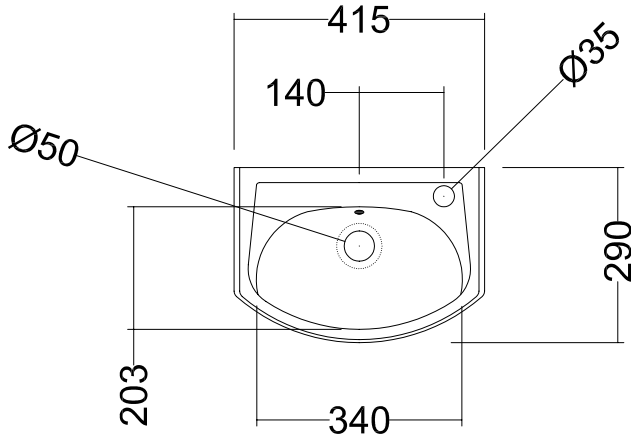

Rear Detail of Basin

Internal Basin Depth
110 mm

Floor Standing

Shelf

Wall Hung

96mm Handle