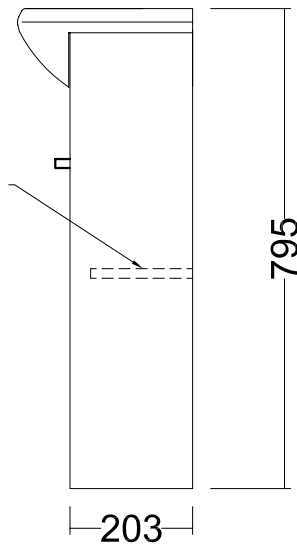

Rear Detail of Basin

Internal Basin Depth
110 mm

Floor Standing

Shelf

Wall Hung

96mm Handle