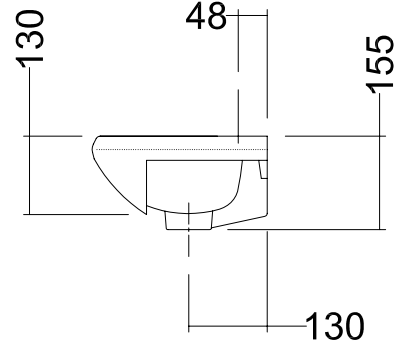

Rear Detail of Basin

Internal Basin Depth
110 mm

Floor Standing

Shelf

Wall Hung

96mm Handle