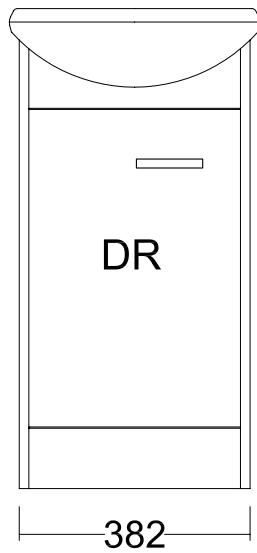

Rear Detail of Basin

Internal Basin Depth
110 mm

Floor Standing

Shelf

Wall Hung

96mm Handle