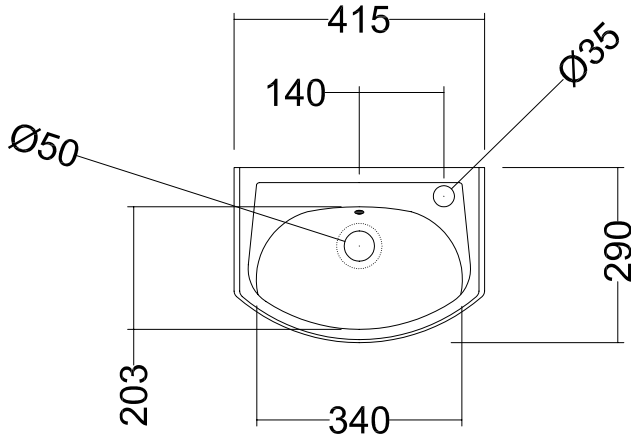

Rear Detail of Basin

Internal Basin Depth
110 mm

Floor Standing

Shelf

Wall Hung

96mm Handle