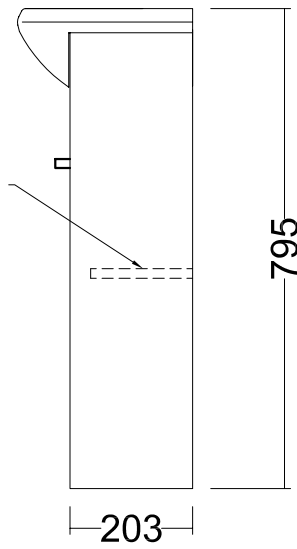

Rear Detail of Basin

Internal Basin Depth
110 mm

Floor Standing

Shelf

Wall Hung

96mm Handle