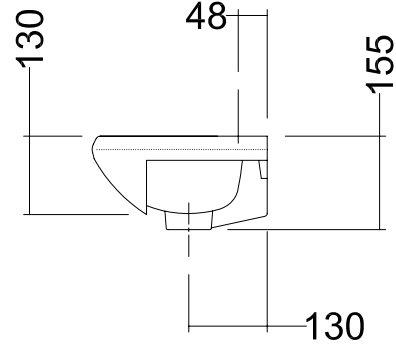

Rear Detail of Basin

Internal Basin Depth
110 mm

Floor Standing

Shelf

Wall Hung

96mm Handle