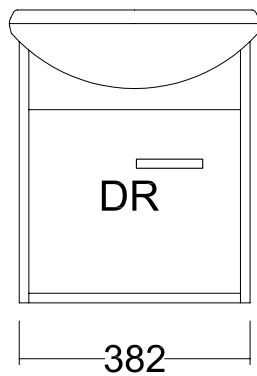

Rear Detail of Basin

Internal Basin Depth
110 mm

Floor Standing

Shelf

Wall Hung

96mm Handle