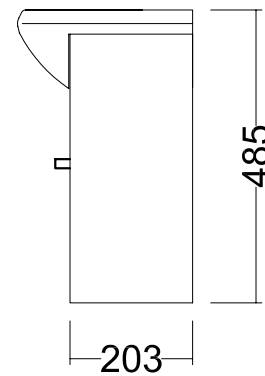

Rear Detail of Basin

Internal Basin Depth
110 mm

Floor Standing

Shelf

Wall Hung

96mm Handle