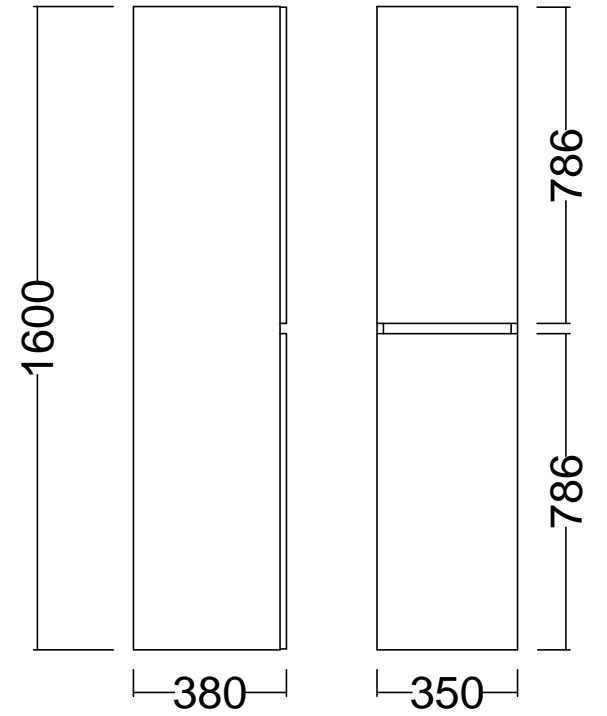

Soft Close Doors / 4 Internal Glass Shelves

Soft Close Doors / 4 Internal Glass Shelves

Soft Close Doors / 4 Internal Glass Shelves

Grafton Tower