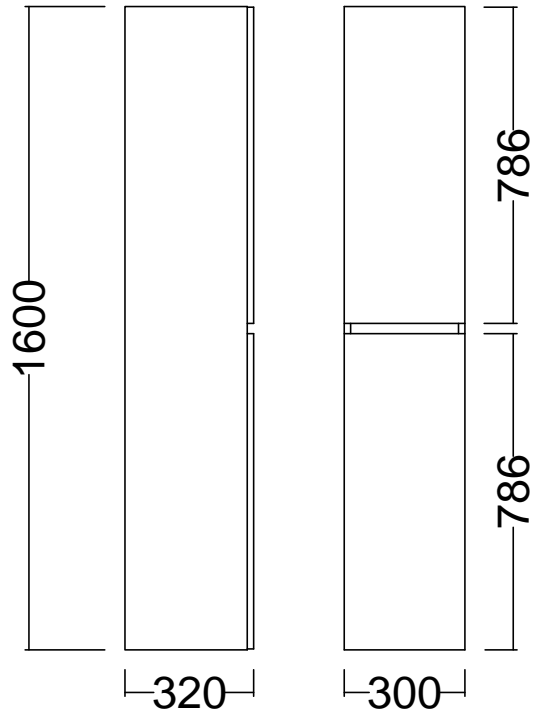

Soft Close Doors / 4 Internal Glass Shelves

Soft Close Doors / 4 Internal Glass Shelves

Soft Close Doors / 4 Internal Glass Shelves

Grafton Tower