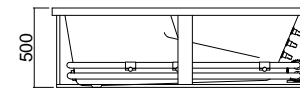

Height includes upstand

Height includes upstand

Height includes upstand

Height includes upstand

Height includes upstand

Height includes upstand

GAUGUIN

109 litre working water capacity
Internal depth-460mm (excludes upstand)
Nominal framed bath & spa bath height - 500mm
(includes perimeter upstand)