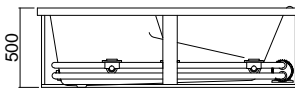

Height includes upstand

Height includes upstand

Height includes upstand

Height includes upstand

Height includes upstand

Height includes upstand

GAUGUIN

109 litre working water capacity
Internal depth-460mm (excludes upstand)
Nominal framed bath & spa bath height - 500mm
(includes perimeter upstand)