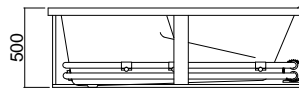

Height includes upstand

Height includes upstand

Height includes upstand

Height includes upstand

Height includes upstand

Height includes upstand

GAUGUIN

109 litre working water capacity
Internal depth-460mm (excludes upstand)
Nominal framed bath & spa bath height - 500mm
(includes perimeter upstand)