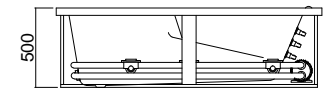

Height includes upstand

Height includes upstand

Height includes upstand

Height includes upstand

Height includes upstand

Height includes upstand

GAUGUIN

109 litre working water capacity
Internal depth-460mm (excludes upstand)
Nominal framed bath & spa bath height - 500mm
(includes perimeter upstand)