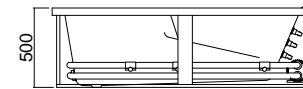

Height includes upstand

Height includes upstand

Height includes upstand

Height includes upstand

Height includes upstand

Height includes upstand

GAUGUIN

109 litre working water capacity
Internal depth-460mm (excludes upstand)
Nominal framed bath & spa bath height - 500mm
(includes perimeter upstand)