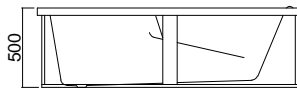

Height includes upstand

Height includes upstand

Height includes upstand

Height includes upstand

Height includes upstand

Height includes upstand

GAUGUIN

109 litre working water capacity
Internal depth-460mm (excludes upstand)
Nominal framed bath & spa bath height - 500mm
(includes perimeter upstand)