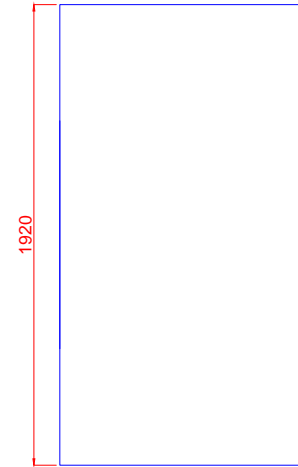

1920 mm 2 Sided Moulded Wall		
Size	Dimension A (mm)	Dimension B (mm)
900x900	667	667
1000x1000	765	765
800x1200	970	567
1200x800	567	970

2 sided Flexiwall Wall liners		
Size	Dimension A (mm)	Dimension B (mm)
900x900	884	884
1000x1000	984	984
800x1200	784	1184

1920mm - 2 SIDED WALL LINER