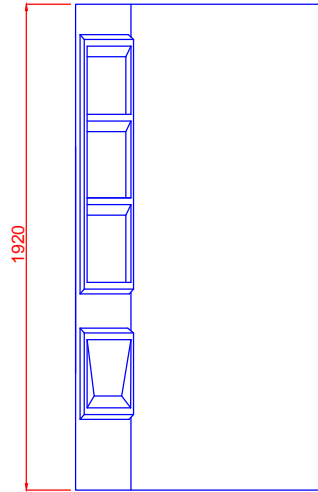

1920 mm 2 Sided Moulded Wall		
Size	Dimension A (mm)	Dimension B (mm)
900x900	667	667
1000x1000	765	765
800x1200	970	567
1200x800	567	970

2 sided Flexiwall Wall liners		
Size	Dimension A (mm)	Dimension B (mm)
900x900	884	884
1000x1000	984	984
800x1200	784	1184

1920mm - 2 SIDED WALL LINER