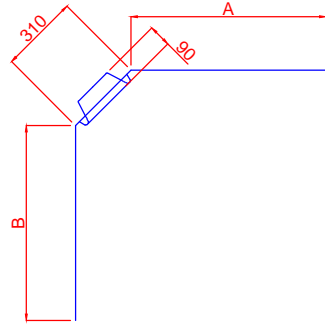

1920 mm 2 Sided Moulded Wall		
Size	Dimension A (mm)	Dimension B (mm)
900x900	667	667
1000x1000	765	765
800x1200	970	567
1200x800	567	970

2 sided Flexiwall Wall liners		
Size	Dimension A (mm)	Dimension B (mm)
900x900	884	884
1000x1000	984	984
800x1200	784	1184

1920mm - 2 SIDED WALL LINER