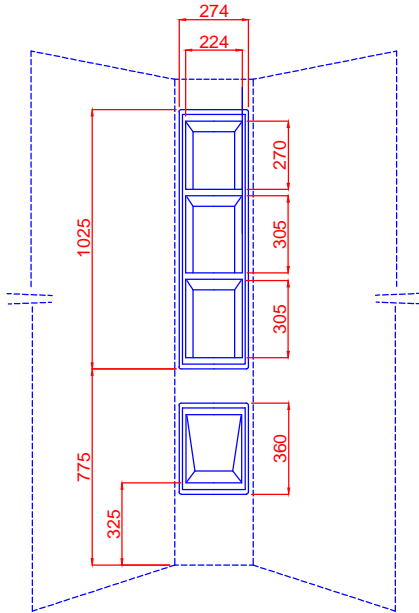

1920 mm 2 Sided Moulded Wall		
Size	Dimension A (mm)	Dimension B (mm)
900x900	667	667
1000x1000	765	765
800x1200	970	567
1200x800	567	970

2 sided Flexiwall Wall liners		
Size	Dimension A (mm)	Dimension B (mm)
900x900	884	884
1000x1000	984	984
800x1200	784	1184

1920mm - 2 SIDED WALL LINER