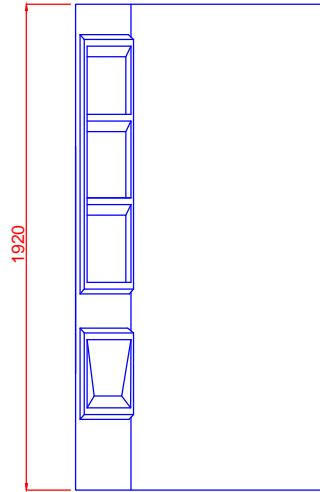

1920 mm 2 Sided Moulded Wall		
Size	Dimension A (mm)	Dimension B (mm)
900x900	667	667
1000x1000	765	765
800x1200	970	567
1200x800	567	970

2 sided Flexiwall Wall liners		
Size	Dimension A (mm)	Dimension B (mm)
900x900	884	884
1000x1000	984	984
800x1200	784	1184

1920mm - 2 SIDED WALL LINER