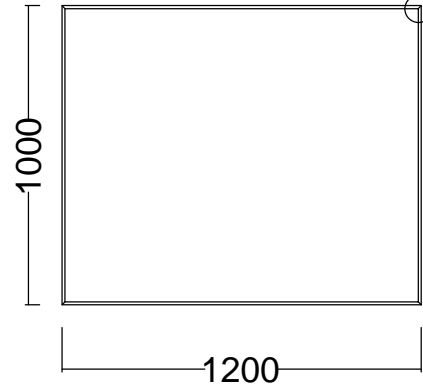

Introduced
2016

Introduced
2016

Bevel edge mirror with rear mounted brackets for fixing

Bevelled edged mirror with rear mounted brackets for fixing