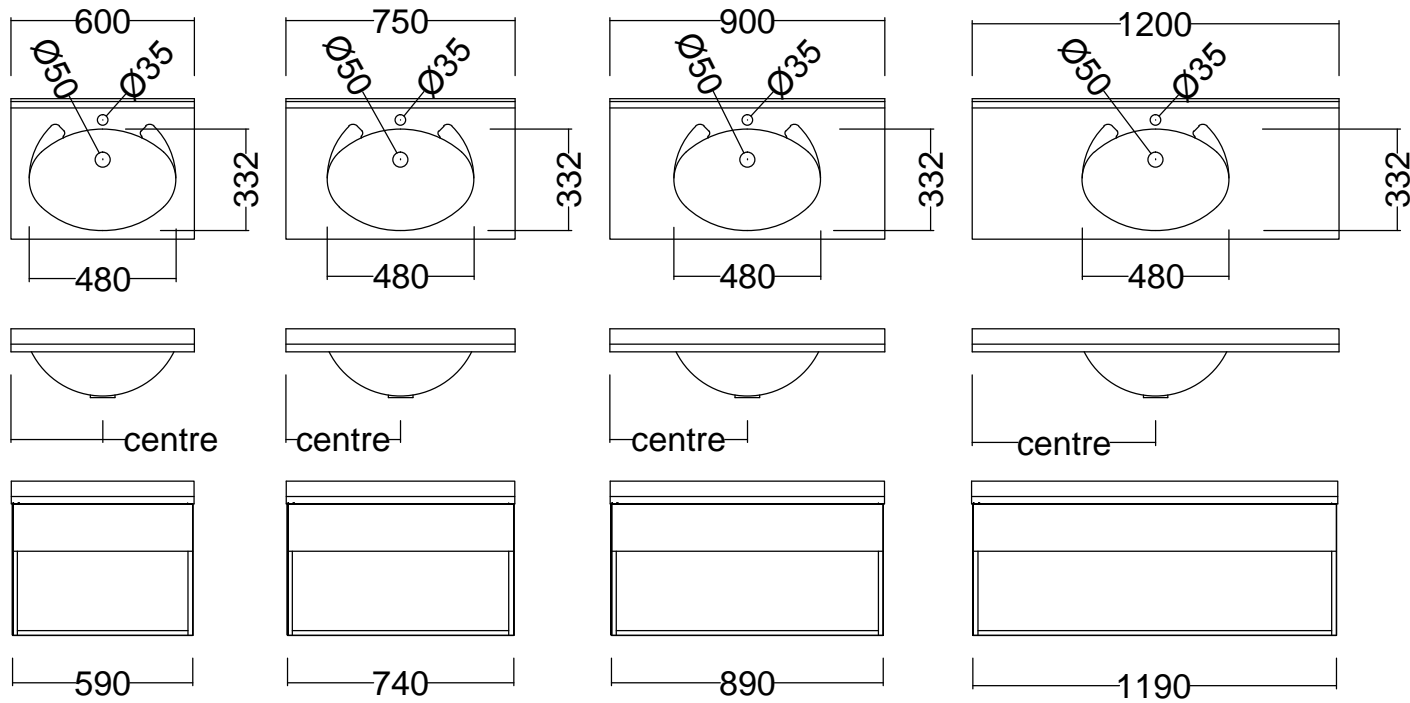

Wall Open

Internal Basin Depth
140 mm