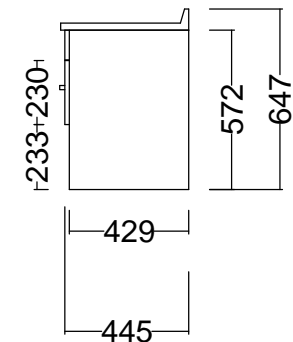

Internal Basin Depth  
140 mm

Drawer Open

320mm handle    320mm handle    320mm handle    320mm handle

Drawer Cutout details