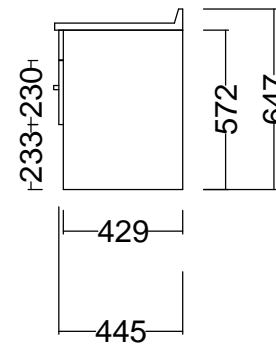

Internal Basin Depth  
140 mm

Drawer Open

320mm handle

320mm handle

320mm handle

320mm handle

Drawer Cutout details