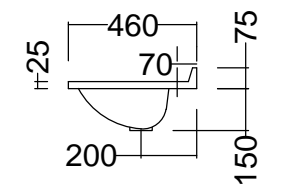

Internal Basin Depth  
140 mm

Drawer Open

320mm handle    320mm handle    320mm handle    320mm handle

Drawer Cutout details