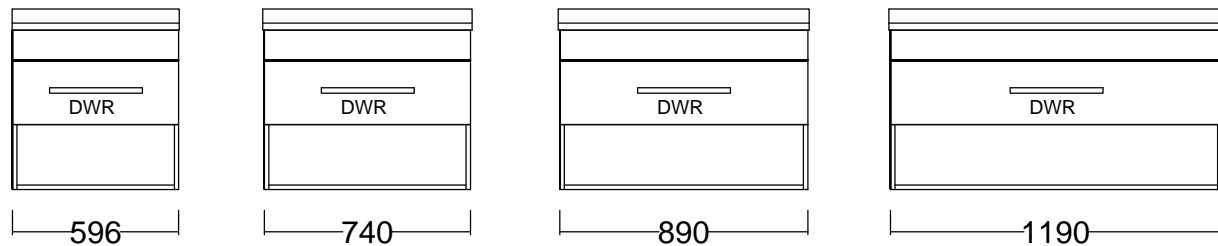

Internal Basin Depth  
140 mm

Drawer Open

320mm handle

320mm handle

320mm handle

320mm handle

Drawer Cutout details