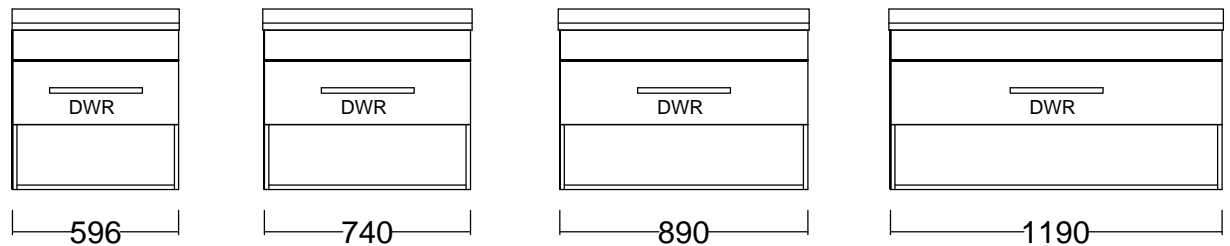

Internal Basin Depth  
140 mm

Drawer Open

320mm handle    320mm handle    320mm handle    320mm handle

Drawer Cutout details