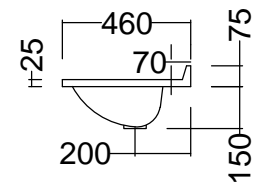

Internal Basin Depth  
140 mm

Drawer Open

320mm handle

320mm handle

320mm handle

320mm handle

Drawer Cutout details