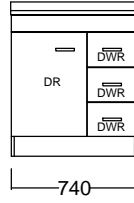

Internal Basin Depth
140 mm

Floor Standing

96mm handle

Wall Hung

N/A

Single

N/A

320mm handle

Double Drawer Wall

N/A

320mm handle

Double Drawer Floor Standing

N/A

320mm handle

Single drawer

Top & Bottom drawer of Double Drawer Floor