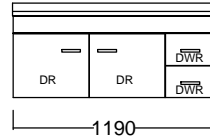

Internal Basin Depth
140 mm

Floor Standing

96mm handle

Wall Hung

N/A

Single

N/A

320mm handle

Double Drawer Wall

N/A

320mm handle

Double Drawer Floor Standing

N/A

320mm handle

Single drawer

Top & Bottom drawer of Double Drawer Floor