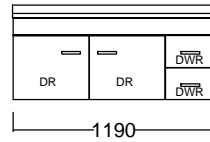

Internal Basin Depth
140 mm

Floor Standing

96mm handle

Wall Hung

N/A

Single

N/A

320mm handle

Double Drawer Wall

N/A

320mm handle

Double Drawer Floor Standing

N/A

320mm handle

Single drawer

Top & Bottom drawer of Double Drawer Floor