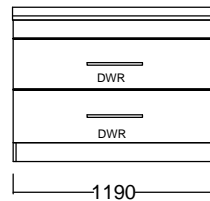

Double Drawer Wall

N/A

320mm handle

Double Drawer Floor Standing

N/A

320mm handle

Single drawer

Top & Bottom drawer of Double Drawer Floor