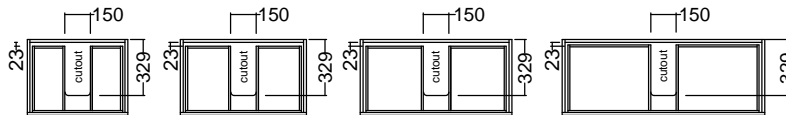

Internal Basin Depth
140 mm

Floor Standing

96mm handle

Wall Hung

N/A

Single

N/A

320mm handle

Double Drawer Wall

N/A

320mm handle

Double Drawer Floor Standing

N/A

320mm handle

Single drawer

Top & Bottom drawer of Double Drawer Floor