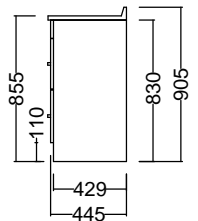

Internal Basin Depth
140 mm

Floor Standing

96mm handle

Wall Hung

N/A

Single

N/A

320mm handle

Double Drawer Wall

N/A

320mm handle

Double Drawer Floor Standing

N/A

320mm handle

Single drawer

Top & Bottom drawer of Double Drawer Floor