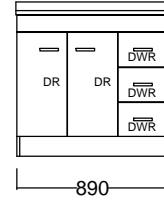

Internal Basin Depth
140 mm

Floor Standing

96mm handle

Wall Hung

N/A

Single

N/A

320mm handle

Double Drawer Wall

N/A

320mm handle

Double Drawer Floor Standing

N/A

320mm handle

Single drawer

Top & Bottom drawer of Double Drawer Floor