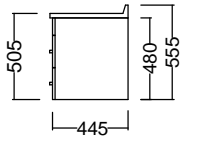

Internal Basin Depth
140 mm

Floor Standing

96mm handle

Wall Hung

N/A

Single

N/A

320mm handle

Double Drawer Wall

N/A

320mm handle

Double Drawer Floor Standing

N/A

320mm handle

Single drawer

Top & Bottom drawer of Double Drawer Floor