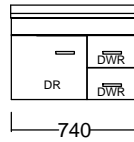

Internal Basin Depth
140 mm

Floor Standing

96mm handle

Wall Hung

N/A

Single

N/A

320mm handle

Double Drawer Wall

N/A

320mm handle

Double Drawer Floor Standing

N/A

320mm handle

Single drawer

Top & Bottom drawer of Double Drawer Floor