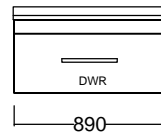

Internal Basin Depth
140 mm

Floor Standing

96mm handle

Wall Hung

N/A

Single

N/A

320mm handle