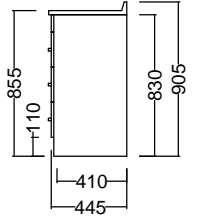

Internal Basin Depth
140 mm

Floor Standing

96mm handle

Wall Hung

N/A

Single

N/A

320mm handle

Double Drawer Wall

N/A

320mm handle

Double Drawer Floor Standing

N/A

320mm handle

Single drawer

Top & Bottom drawer of Double Drawer Floor