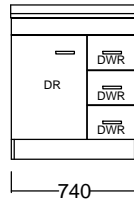

Internal Basin Depth
140 mm

Floor Standing

96mm handle

Wall Hung

N/A

Single

N/A

320mm handle

Double Drawer Wall

N/A

320mm handle

Double Drawer Floor Standing

N/A

320mm handle

Single drawer

Top & Bottom drawer of Double Drawer Floor