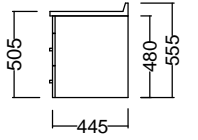

Internal Basin Depth
140 mm

Floor Standing

96mm handle

Wall Hung

N/A

Single

N/A

320mm handle

Double Drawer Wall

N/A

320mm handle

Double Drawer Floor Standing

N/A

320mm handle

Single drawer

Top & Bottom drawer of Double Drawer Floor