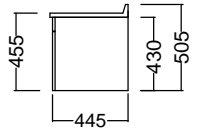

Internal Basin Depth
140 mm

Floor Standing

96mm handle

Wall Hung

N/A

Single

N/A

320mm handle

Double Drawer Wall

N/A

320mm handle

Double Drawer Floor Standing

N/A

320mm handle

Single drawer

Top & Bottom drawer of Double Drawer Floor