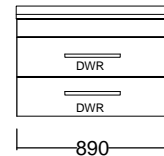

320mm handle

Double Drawer Wall

N/A