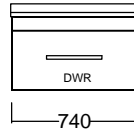

Internal Basin Depth
140 mm

Floor Standing

96mm handle

Wall Hung

N/A

Single

N/A

320mm handle

Double Drawer Wall

N/A

320mm handle

Double Drawer Floor Standing

N/A

320mm handle

Single drawer

Top & Bottom drawer of Double Drawer Floor