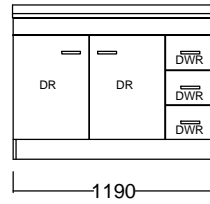

Internal Basin Depth
140 mm

Floor Standing

96mm handle

Wall Hung

N/A

Single

N/A

320mm handle

Double Drawer Wall

N/A

320mm handle

Double Drawer Floor Standing

N/A

320mm handle

Single drawer

Top & Bottom drawer of Double Drawer Floor