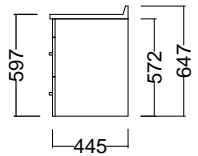

Internal Basin Depth
140 mm

Floor Standing

96mm handle

Wall Hung

N/A

Single

N/A

320mm handle

Double Drawer Wall

N/A

320mm handle

Double Drawer Floor Standing

N/A

320mm handle

Single drawer

Top & Bottom drawer of Double Drawer Floor