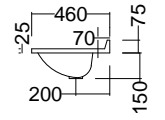

Internal Basin Depth
140 mm

Floor Standing

96mm handle

Wall Hung

N/A

Single

N/A

320mm handle

Double Drawer Wall

N/A

320mm handle

Double Drawer Floor Standing

N/A

320mm handle

Single drawer

Top & Bottom drawer of Double Drawer Floor