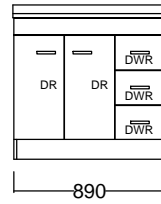

Internal Basin Depth
140 mm

Floor Standing

96mm handle

Wall Hung

N/A

Single

N/A

320mm handle

Double Drawer Wall

N/A

320mm handle

Double Drawer Floor Standing

N/A

320mm handle

Single drawer

Top & Bottom drawer of Double Drawer Floor