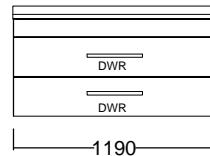

320mm handle

Double Drawer Wall

N/A