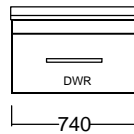

Internal Basin Depth
140 mm

Floor Standing

96mm handle

Wall Hung

N/A

Single

N/A

320mm handle

Double Drawer Wall

N/A

320mm handle

Double Drawer Floor Standing

N/A

320mm handle

Single drawer

Top & Bottom drawer of Double Drawer Floor