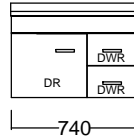

Internal Basin Depth
140 mm

Floor Standing

96mm handle

Wall Hung

N/A

Single

N/A

320mm handle

Double Drawer Wall

N/A

320mm handle

Double Drawer Floor Standing

N/A

320mm handle

Single drawer

Top & Bottom drawer of Double Drawer Floor