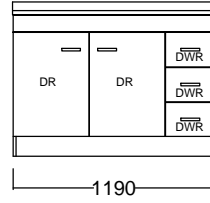

Internal Basin Depth
140 mm

Floor Standing

96mm handle

Wall Hung

N/A

Single

N/A

320mm handle

Double Drawer Wall

N/A

320mm handle

Double Drawer Floor Standing

N/A

320mm handle

Single drawer

Top & Bottom drawer of Double Drawer Floor