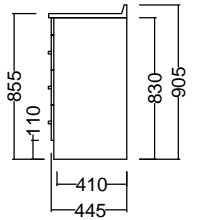

Internal Basin Depth
140 mm

Floor Standing

96mm handle

Wall Hung

N/A

Single

N/A

320mm handle

Double Drawer Wall

N/A

320mm handle

Double Drawer Floor Standing

N/A

320mm handle

Single drawer

Top & Bottom drawer of Double Drawer Floor