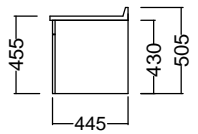

Internal Basin Depth
140 mm

Floor Standing

96mm handle

Wall Hung

N/A

Single

N/A

320mm handle

Double Drawer Wall

N/A

320mm handle

Double Drawer Floor Standing

N/A

320mm handle

Single drawer

Top & Bottom drawer of Double Drawer Floor