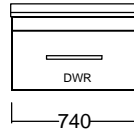

Internal Basin Depth  
140 mm

Floor Standing

96mm handle

Wall Hung

N/A

Single

N/A

320mm handle

Double Drawer Wall

N/A

320mm handle

Double Drawer Floor Standing

N/A

320mm handle

Single drawer

Top & Bottom drawer of Double Drawer Floor