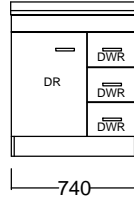

Internal Basin Depth  
140 mm

Floor Standing

96mm handle

Wall Hung

N/A

Single

N/A

320mm handle

Double Drawer Wall

N/A

320mm handle

Double Drawer Floor Standing

N/A

320mm handle

Single drawer

Top & Bottom drawer of Double Drawer Floor