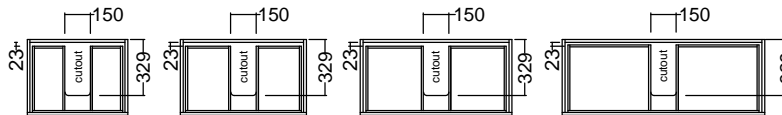

Internal Basin Depth  
140 mm

Floor Standing

96mm handle

Wall Hung

N/A

Single

N/A

320mm handle

Double Drawer Wall

N/A

320mm handle

Double Drawer Floor Standing

N/A

320mm handle

Single drawer

Top & Bottom drawer of Double Drawer Floor