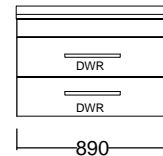

320mm handle

Double Drawer Wall

N/A