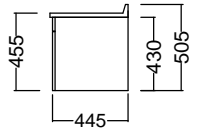

Internal Basin Depth  
140 mm

Floor Standing

96mm handle

Wall Hung

N/A

Single

N/A

320mm handle

Double Drawer Wall

N/A

320mm handle

Double Drawer Floor Standing

N/A

320mm handle

Single drawer

Top & Bottom drawer of Double Drawer Floor