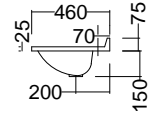

Internal Basin Depth  
140 mm

Floor Standing

96mm handle

Wall Hung

N/A

Single

N/A

320mm handle

Double Drawer Wall

N/A

320mm handle

Double Drawer Floor Standing

N/A

320mm handle

Single drawer

Top & Bottom drawer of Double Drawer Floor