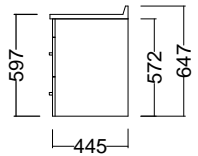

Internal Basin Depth  
140 mm

Floor Standing

96mm handle

Wall Hung

N/A

Single

N/A

320mm handle

Double Drawer Wall

N/A

320mm handle

Double Drawer Floor Standing

N/A

320mm handle

Single drawer

Top & Bottom drawer of Double Drawer Floor