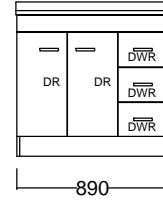

Internal Basin Depth  
140 mm

Floor Standing

96mm handle

Wall Hung

N/A

Single

N/A

320mm handle

Double Drawer Wall

N/A

320mm handle

Double Drawer Floor Standing

N/A

320mm handle

Single drawer

Top & Bottom drawer of Double Drawer Floor