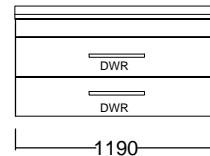

320mm handle

Double Drawer Wall

N/A