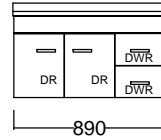

Internal Basin Depth
140 mm

Floor Standing

96mm handle

Wall Hung

N/A

Single

N/A

320mm handle

Double Drawer Wall

N/A

320mm handle

Double Drawer Floor Standing

N/A

320mm handle

Single drawer

Top & Bottom drawer of Double Drawer Floor