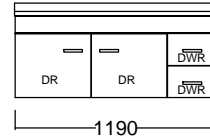

Internal Basin Depth  
140 mm

Floor Standing

96mm handle

Wall Hung

N/A

Single

N/A

320mm handle

Double Drawer Wall

N/A

320mm handle

Double Drawer Floor Standing

N/A

320mm handle

Single drawer

Top & Bottom drawer of Double Drawer Floor