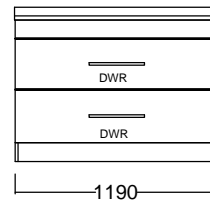

Double Drawer Wall

N/A

320mm handle

Double Drawer Floor Standing

N/A

320mm handle

Single drawer

Top & Bottom drawer of Double Drawer Floor