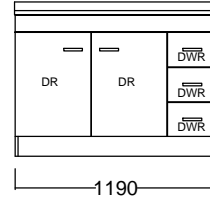

Internal Basin Depth  
140 mm

Floor Standing

96mm handle

Wall Hung

N/A

Single

N/A

320mm handle

Double Drawer Wall

N/A

320mm handle

Double Drawer Floor Standing

N/A

320mm handle

Single drawer

Top & Bottom drawer of Double Drawer Floor