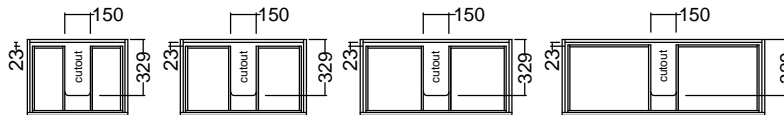

Internal Basin Depth
140 mm

Floor Standing

96mm handle

Wall Hung

N/A

Single

N/A

320mm handle

Double Drawer Wall

N/A

320mm handle

Double Drawer Floor Standing

N/A

320mm handle

Single drawer

Top & Bottom drawer of Double Drawer Floor