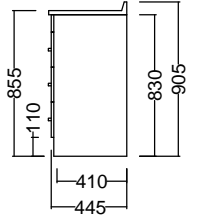

Internal Basin Depth  
140 mm

Floor Standing

96mm handle

Wall Hung

N/A

Single

N/A

320mm handle

Double Drawer Wall

N/A

320mm handle

Double Drawer Floor Standing

N/A

320mm handle

Single drawer

Top & Bottom drawer of Double Drawer Floor