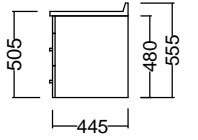

Internal Basin Depth  
140 mm

Floor Standing

96mm handle

Wall Hung

N/A

Single

N/A

320mm handle

Double Drawer Wall

N/A

320mm handle

Double Drawer Floor Standing

N/A

320mm handle

Single drawer

Top & Bottom drawer of Double Drawer Floor