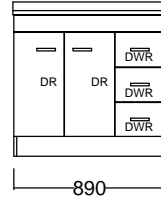

Internal Basin Depth
140 mm

Floor Standing

96mm handle

Wall Hung

N/A

Single

N/A

320mm handle

Double Drawer Wall

N/A

320mm handle

Double Drawer Floor Standing

N/A

320mm handle

Single drawer

Top & Bottom drawer of Double Drawer Floor