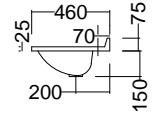

Internal Basin Depth
140 mm

Floor Standing

96mm handle

Wall Hung

N/A

Single

N/A

320mm handle

Double Drawer Wall

N/A

320mm handle

Double Drawer Floor Standing

N/A

320mm handle

Single drawer

Top & Bottom drawer of Double Drawer Floor