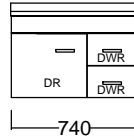

Internal Basin Depth  
140 mm

Floor Standing

96mm handle

Wall Hung

N/A

Single

N/A

320mm handle

Double Drawer Wall

N/A

320mm handle

Double Drawer Floor Standing

N/A

320mm handle

Single drawer

Top & Bottom drawer of Double Drawer Floor