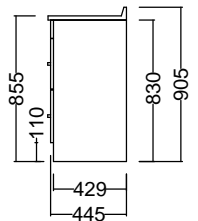

Internal Basin Depth  
140 mm

Floor Standing

96mm handle

Wall Hung

N/A

Single

N/A

320mm handle

Double Drawer Wall

N/A

320mm handle

Double Drawer Floor Standing

N/A

320mm handle

Single drawer

Top & Bottom drawer of Double Drawer Floor