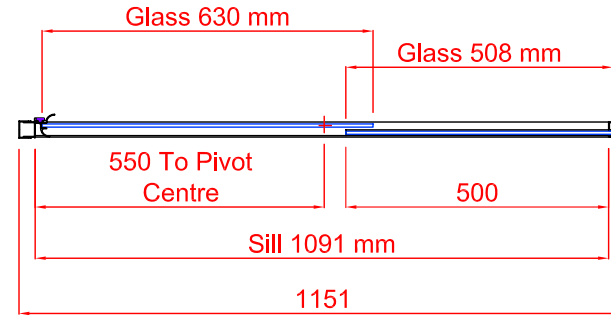

# DINA ( SCREEN 1505 MM TALL)

All Dimensions Are Nominal

Door & Return

Door Only