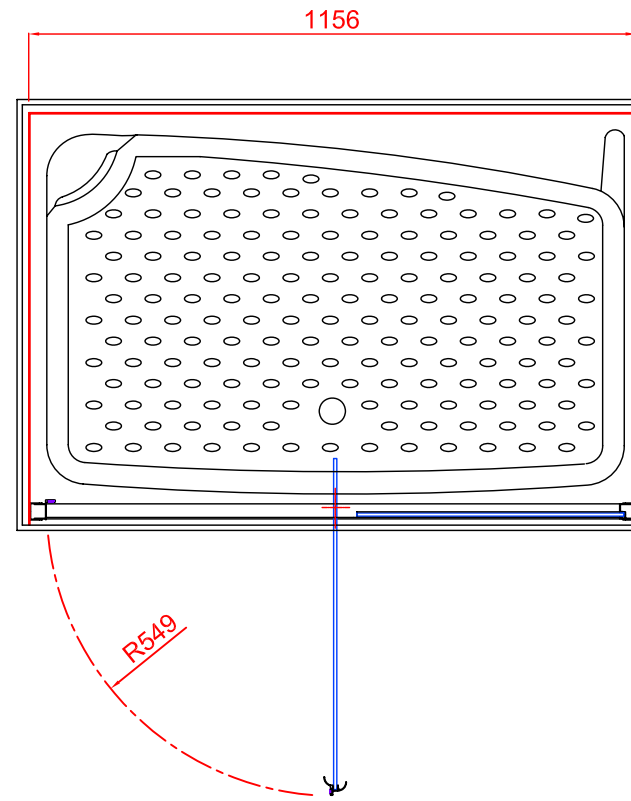

# DINA ( SCREEN 1505 MM TALL)

All Dimensions Are Nominal

Door & Return

Door Only