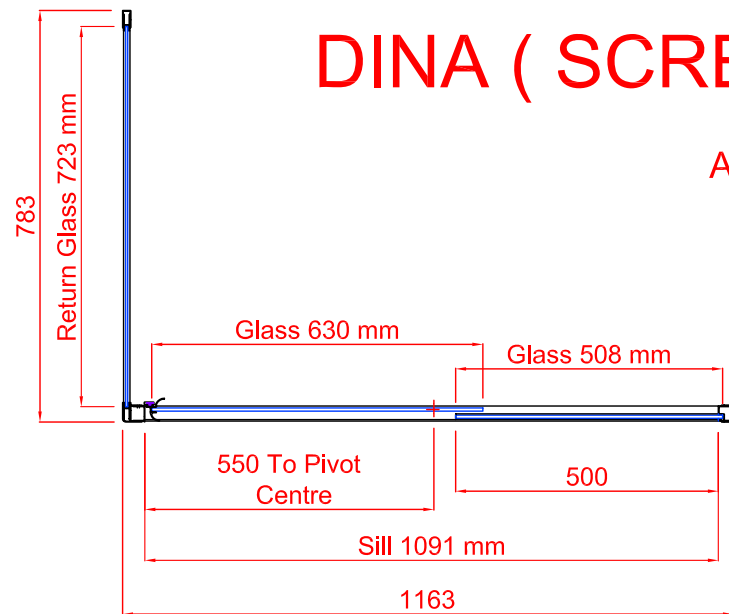

# DINA ( SCREEN 1505 MM TALL)

All Dimensions Are Nominal

Door & Return

Door Only