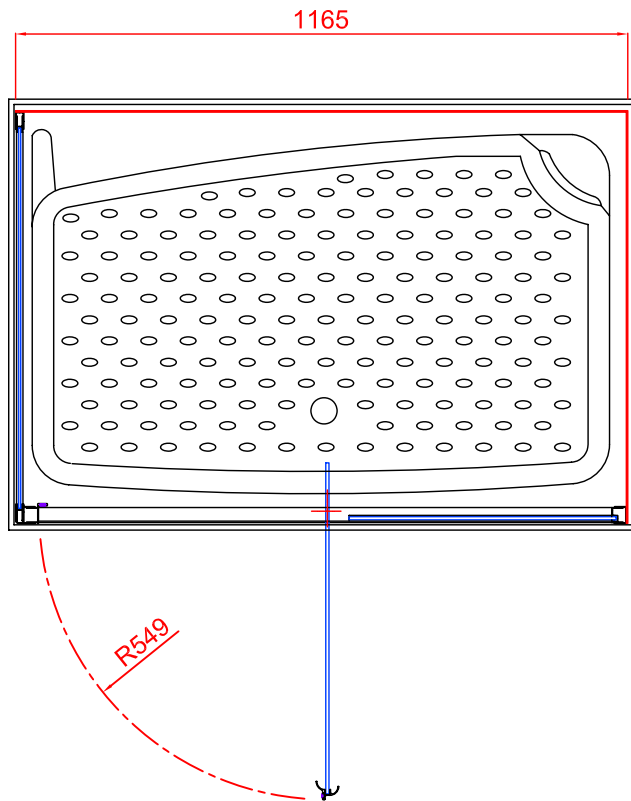

# DINA ( SCREEN 1505 MM TALL)

All Dimensions Are Nominal

Door & Return

Door Only